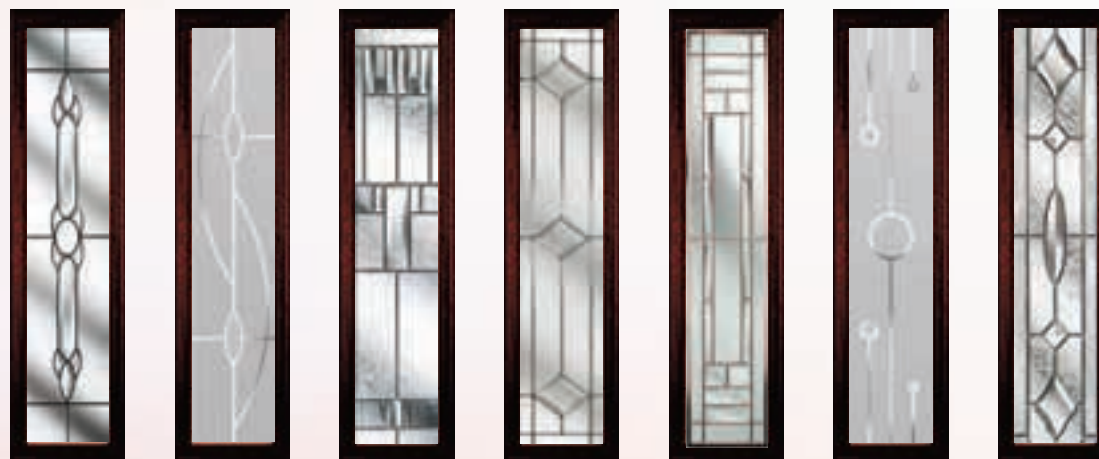

Crystal Bohemia   Aurora**   Zinc Art Prairie*   Zinc Art Simplicity*   New Orleans Rose Gold*   Sphere**   Zinc Art Clarity*

*This range of triple glazed designs encapsulate traditional bevels and obscure glass patterns inside a clear sealed unit and can not be modified or changed.
**The satin backing glass is an integral part of the design and can not modified or changed.