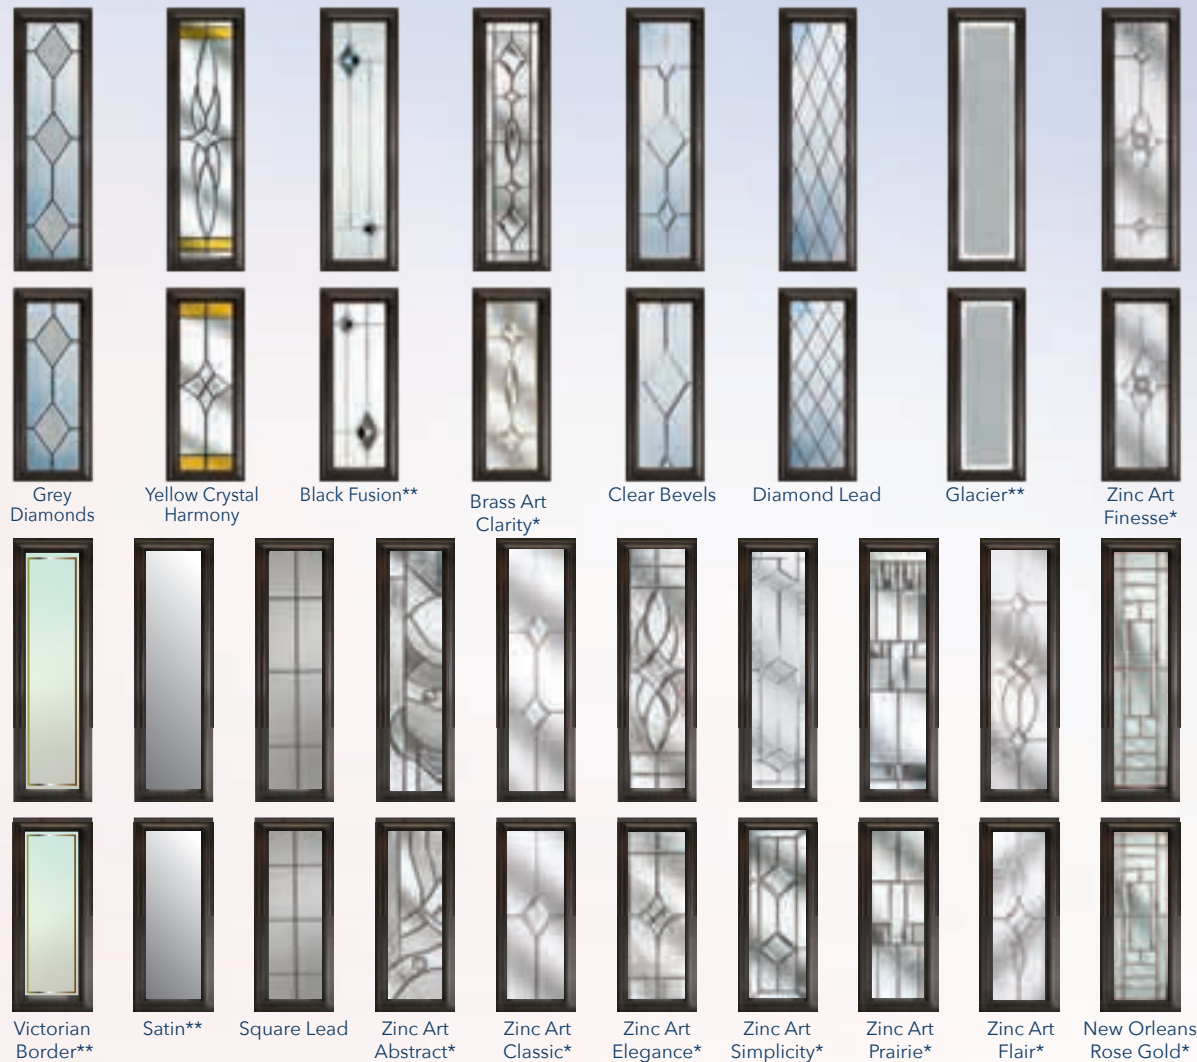

Decorative Glass Options

*This range of triple glazed designs encapsulate traditional bevels and obscure glass patterns inside a clear sealed unit and can not be modified or changed.
**The satin backing glass is an integral part of the design and can not modified or changed.