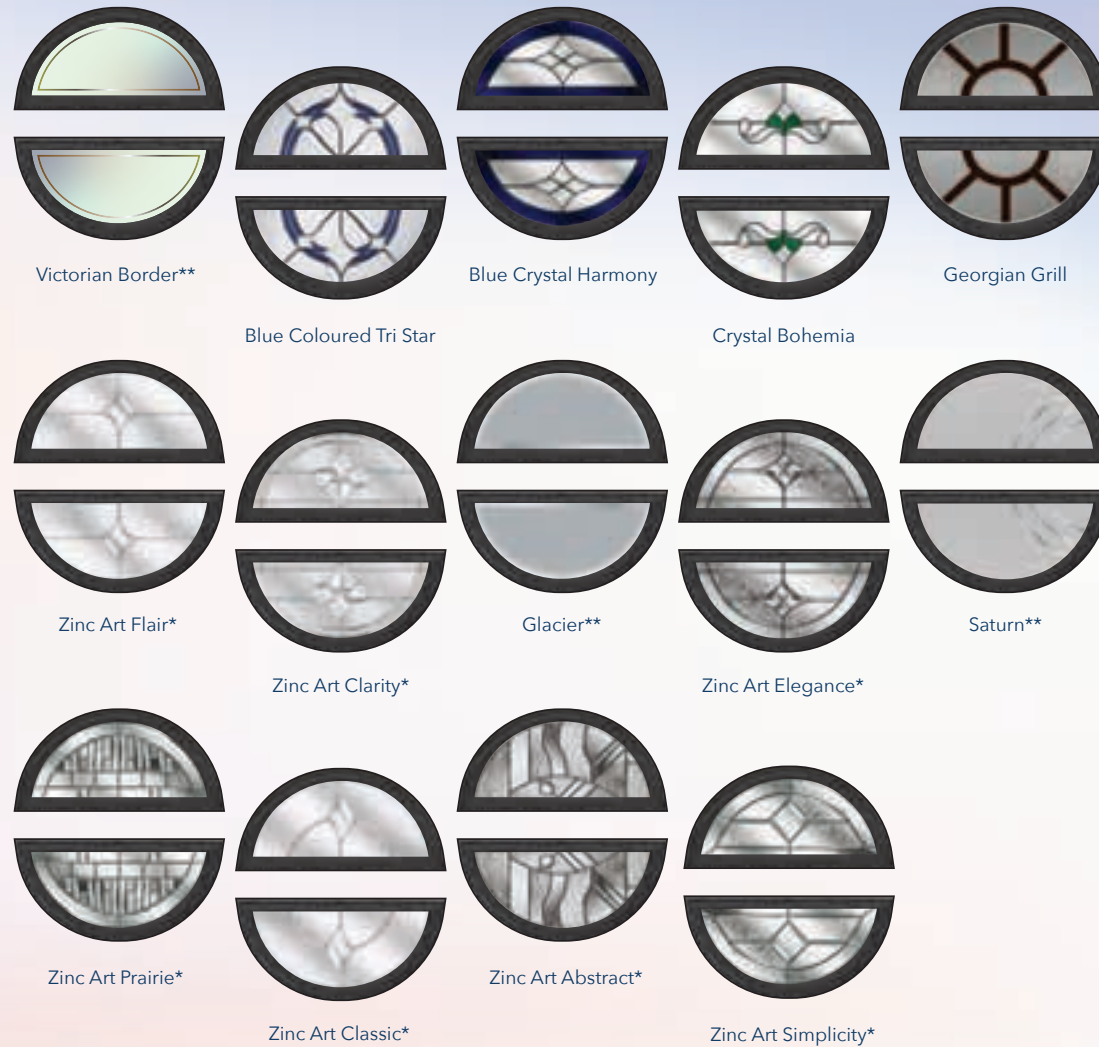

Decorative Glass Options

*This range of triple glazed designs encapsulate traditional bevels and obscure glass patterns inside a clear sealed unit and can not be modified or changed.
**The satin backing glass is an integral part of the design and can not modified or changed.