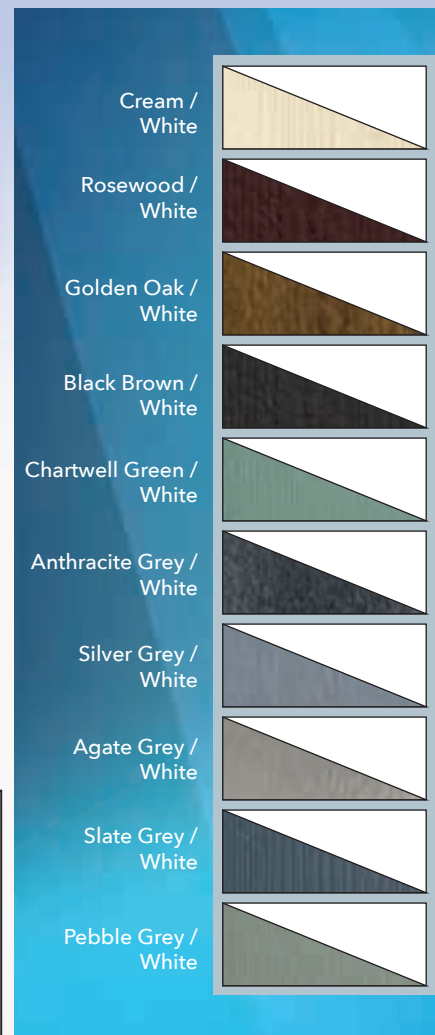

## Frame Colour / White

White Grained

Irish Oak

Golden Oak

Rosewood

Anthracite Grey

Black