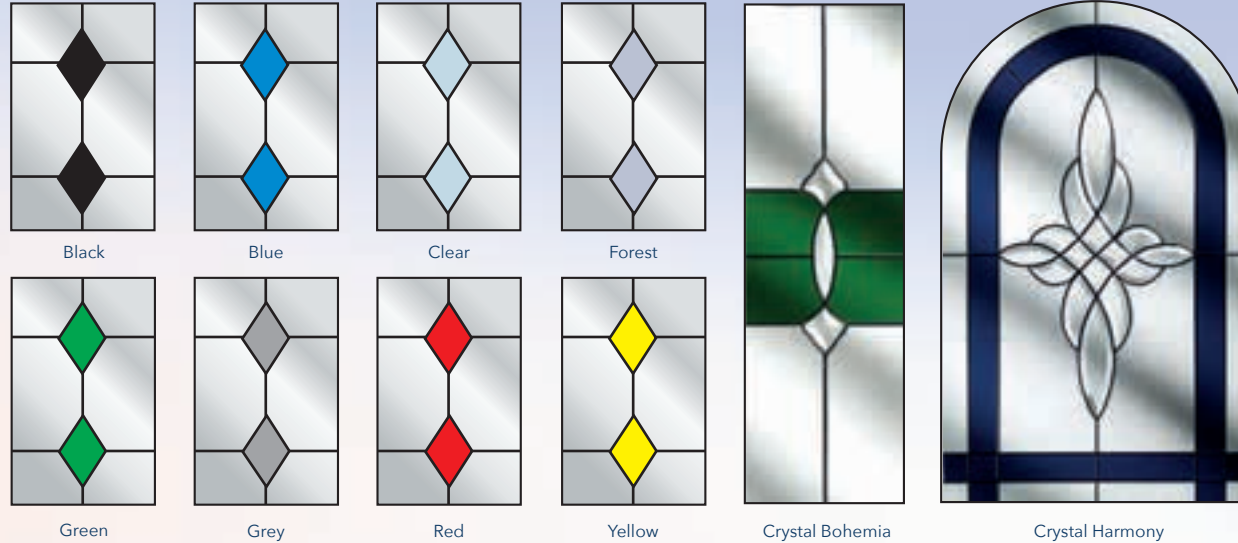

This aesthetically pleasing finish to your door is also 100% moisture resistant and will ensure your door retains its appearance and finish.

White grained edge-band comes as standard but where doors are open out or coloured internally this will be changed to the most sympathetic colour match possible.

White Grained

Irish Oak

Golden Oak

Rosewood

Anthracite Grey

Black

# Decorative Glass Options

## Decorative Glass

Coloured Diamond, Crystal Bohemia & Crystal Harmony are available in the following Colours