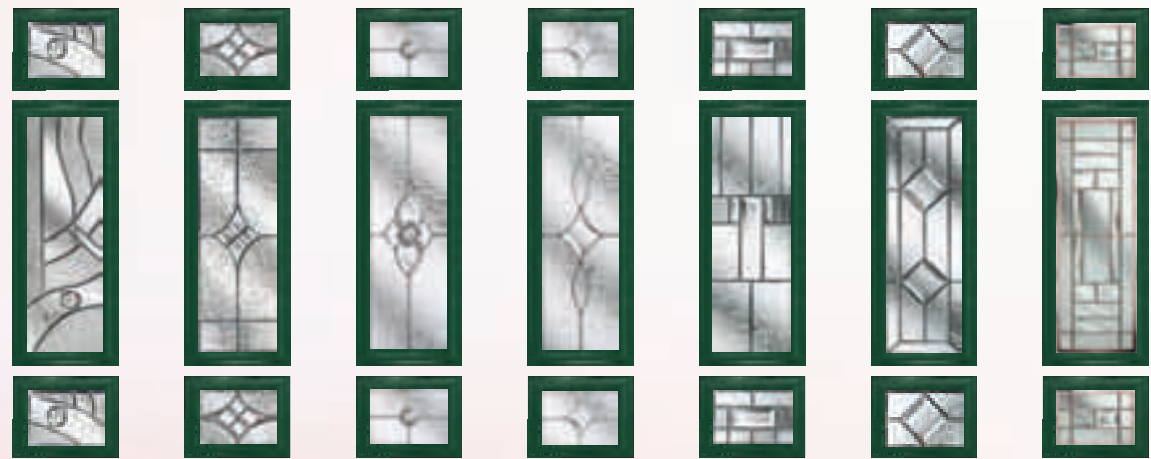

Zinc Art Abstract*   Zinc Art Elegance*   Zinc Art Finesse*   Zinc Art Flair*   Zinc Art Prairie*   Zinc Art Simplicity*   New Orleans Rose Gold*

*This range of triple glazed designs encapsulate traditional bevels and obscure glass patterns inside a clear sealed unit and can not be modified or changed.
**The satin backing glass is an integral part of the design and can not modified or changed.