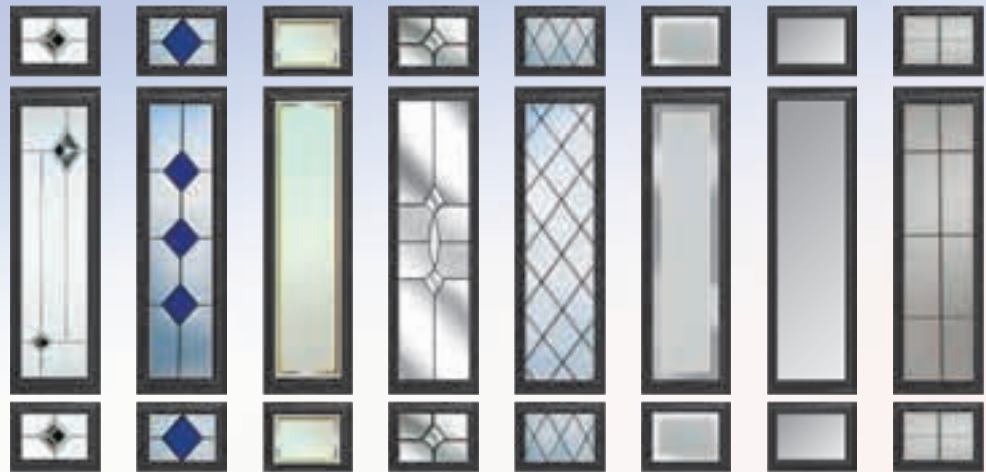

The Wellow 3 Long

Two small and one large glazed area with co-ordinating glass designs.

Decorative Glass Options

Black Coloured Fusion** Blue Coloured Diamonds Victorian Border** Crystal Bohemia Diamond Lead Glacier** Satin** Square Lead