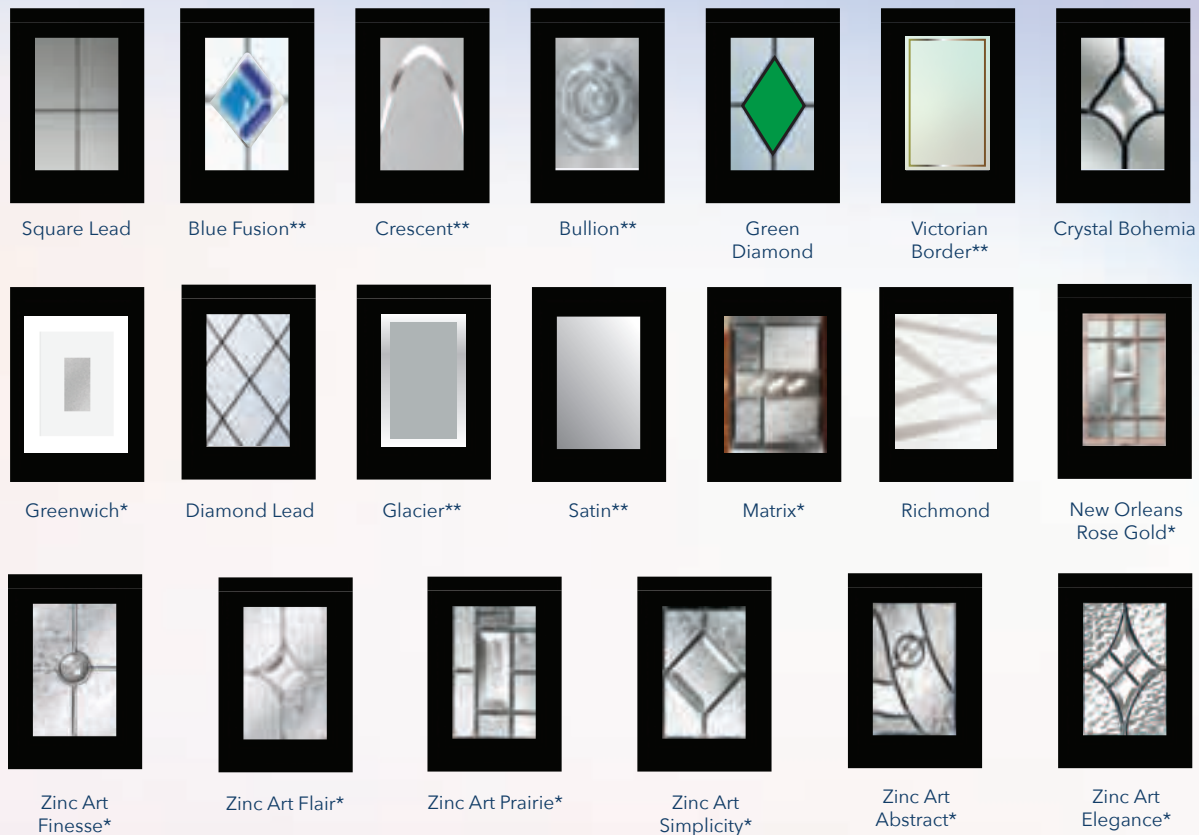

## Decorative Glass Options

Victorian Border\*\*

Satin

Glazed

\*This range of triple glazed designs encapsulate traditional bevels and obscure glass patterns inside a clear sealed unit and can not be modified or changed.  
\*\*The satin backing glass is an integral part of the design and can not modified or changed.

# The Wellow 3

- RAL 9016  
WHITE
- RAL 9001  
CREAM
- DUCK EGG  
BLUE
- RAL 7001  
SILVER GREY
- RAL 7016  
ANTHRACITE  
GREY
- CHARTWELL  
GREEN
- RAL 6009  
GREEN
- RAL 3011  
RED
- RAL 5011  
BLUE
- RAL 7015  
SLATE GREY
- IRISH  
OAK
- RAL 8001  
GOLDEN  
OAK
- ROSEWOOD
- RAL 8022  
BLACK  
BROWN
- RAL 9011  
BLACK
- RAL 7038  
AGATE GREY
- RAL 7032  
PEBBLE  
GREY

**The Wellow 3**  
Colour - Black  
Glass - Bullion

The cottage style door with three matching glazed areas that can be in the centre, left or right side of the door.

## Decorative Glass Options

\*This range of triple glazed designs encapsulate traditional bevels and obscure glass patterns inside a clear sealed unit and can not be modified or changed.  
\*\*The satin backing glass is an integral part of the design and can not modified or changed.