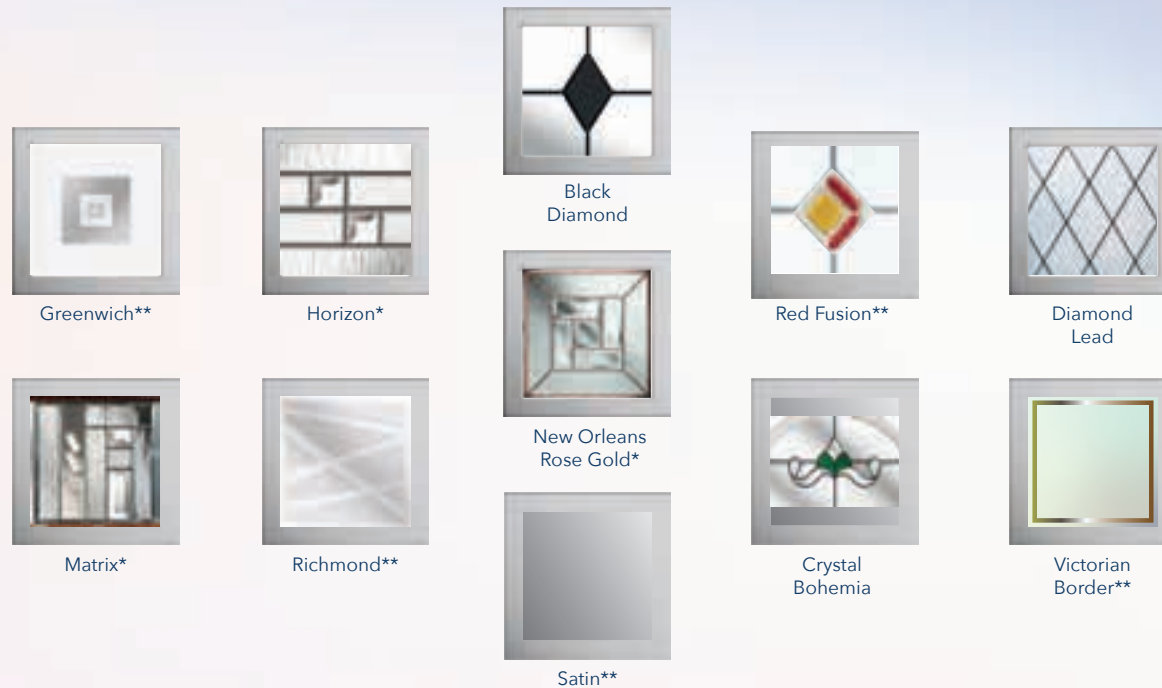

\*This range of triple glazed designs encapsulate traditional bevels and obscure glass patterns inside a clear sealed unit and can not be modified or changed.

\*\*The satin backing glass is an integral part of the design and can not modified or changed.

# The Urban Wellow 4

- RAL 9016  
WHITE
- RAL 9001  
CREAM
- DUCK EGG  
BLUE
- RAL 7001  
SILVER GREY
- RAL 7016  
ANTHRACITE  
GREY
- CHARTWELL  
GREEN
- RAL 6009  
GREEN
- RAL 3011  
RED
- RAL 5011  
BLUE
- RAL 7015  
SLATE GREY
- IRISH  
OAK
- RAL 8001  
GOLDEN  
OAK
- ROSEWOOD
- RAL 8022  
BLACK  
BROWN
- RAL 9011  
BLACK
- RAL 7038  
AGATE GREY
- RAL 7032  
PEBBLE  
GREY

**The Urban Wellow 4**  
Colour - Black  
Glass - Glazed

Colour matched square glazing cassettes overlaid with Stainless Steel create this unique Urban look that is balanced by the four glass apertures.

## Decorative Glass Options

\*This range of triple glazed designs encapsulate traditional bevels and obscure glass patterns inside a clear sealed unit and can not be modified or changed.  
\*\*The satin backing glass is an integral part of the design and can not modified or changed.