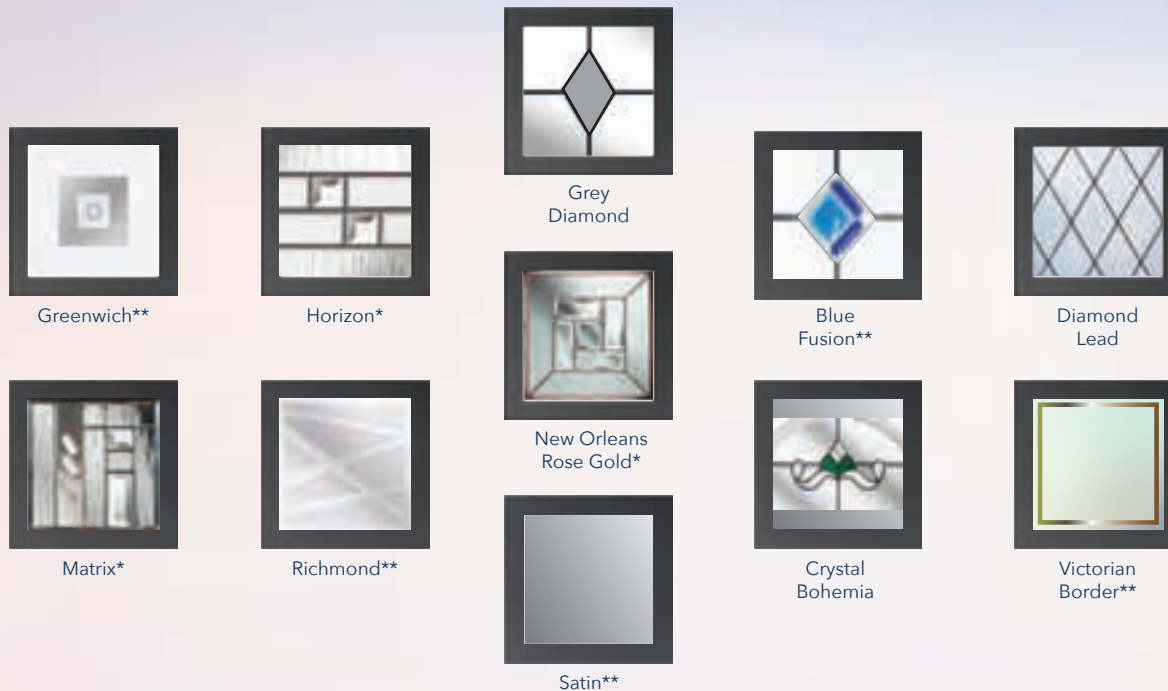

The Farnsfield 4

The additional glazing cassette creates balance and style to what is becoming one of our most sought-after contemporary doors.

Decorative Glass Options

The Farnsfield 4
Colour - Anthracite Grey
Glass - Richmond**

- RAL 9016 WHITE
- RAL 9001 CREAM
- DUCK EGG BLUE
- RAL 7001 SILVER GREY
- RAL 7016 ANTHRACITE GREY
- CHARTWELL GREEN
- RAL 6009 GREEN
- RAL 3011 RED
- RAL 5011 BLUE
- RAL 7015 SLATE GREY
- IRISH OAK
- RAL 8001 GOLDEN OAK
- ROSEWOOD
- RAL 8022 BLACK BROWN
- RAL 9011 BLACK
- RAL 7038 AGATE GREY
- RAL 7032 PEBBLE GREY

*This range of triple glazed designs encapsulate traditional bevels and obscure glass patterns inside a clear sealed unit and can not be modified or changed.
**The satin backing glass is an integral part of the design and can not modified or changed.