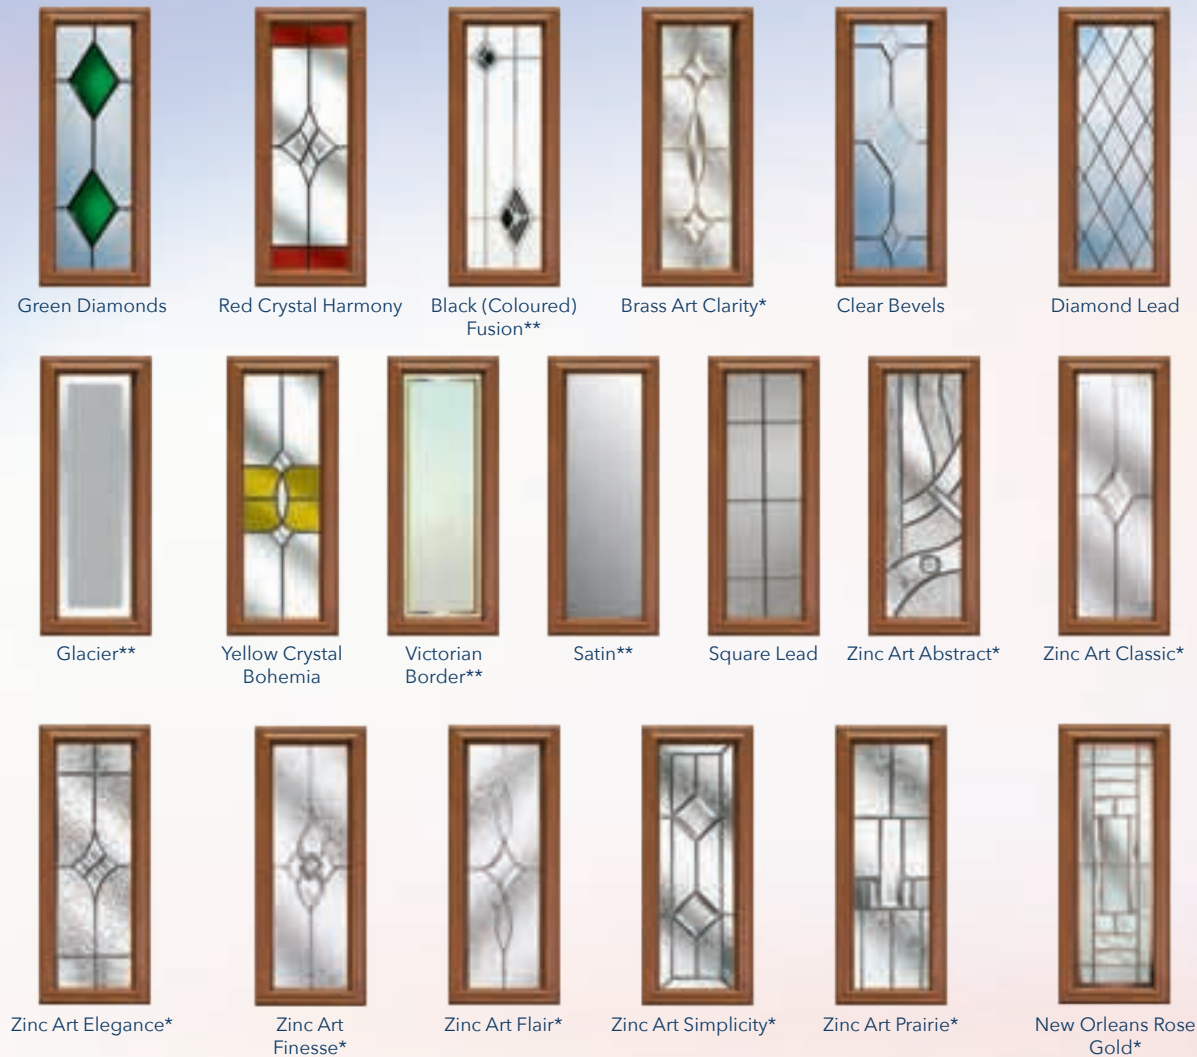

The Normanton

A medium rectangle of glass in a cottage style door featuring stylish double or triple glazed designs.

Decorative Glass Options

The Normanton
Colour - Golden Oak
Glass - New Orleans Rose Gold*

- RAL 9016 WHITE
- RAL 9001 CREAM
- DUCK EGG BLUE
- RAL 7001 SILVER GREY
- RAL 7016 ANTHRACITE GREY
- CHARTWELL GREEN
- RAL 6009 GREEN
- RAL 3011 RED
- RAL 5011 BLUE
- RAL 7015 SLATE GREY
- IRISH OAK
- RAL 8001 GOLDEN OAK
- ROSEWOOD
- RAL 8022 BLACK BROWN
- RAL 9011 BLACK
- RAL 7038 AGATE GREY
- RAL 7032 PEBBLE GREY

*This range of triple glazed designs encapsulate traditional bevels and obscure glass patterns inside a clear sealed unit and can not be modified or changed.
**The satin backing glass is an integral part of the design and can not modified or changed.