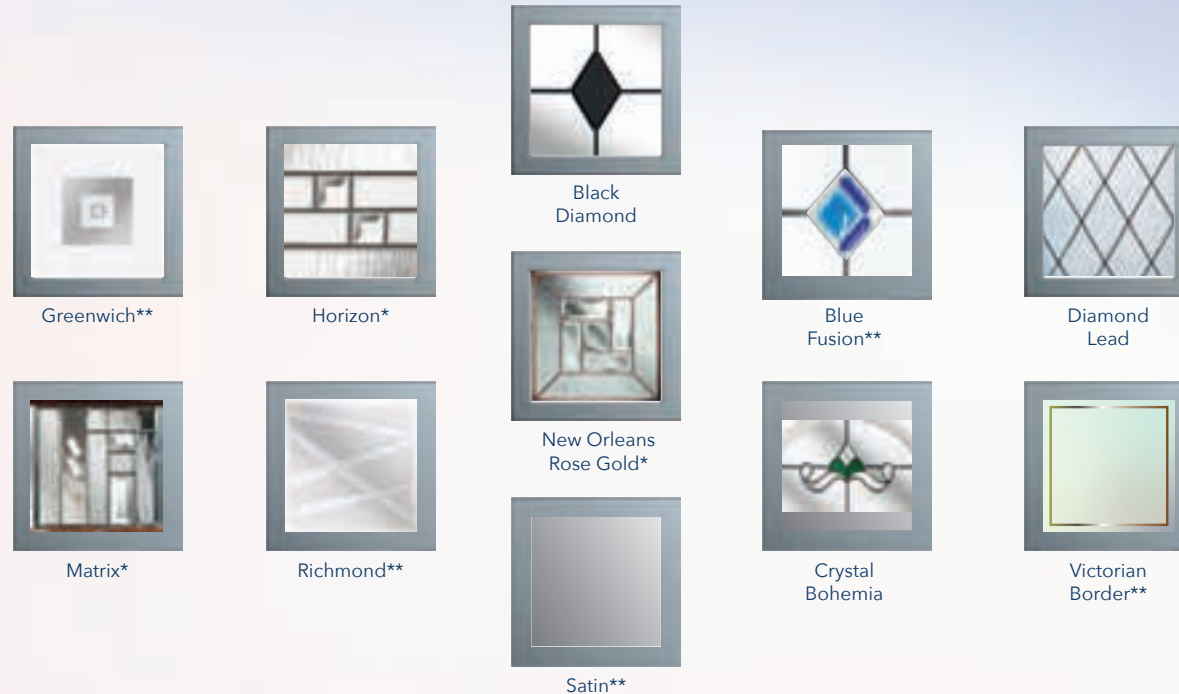

\*\*The satin backing glass is an integral part of the design and can not modified or changed.

# The Farnsfield 3

- RAL 9016  
WHITE
- RAL 9001  
CREAM
- DUCK EGG  
BLUE
- RAL 7001  
SILVER GREY
- RAL 7016  
ANTHRACITE  
GREY
- CHARTWELL  
GREEN
- RAL 6009  
GREEN
- RAL 3011  
RED
- RAL 5011  
BLUE
- RAL 7015  
SLATE GREY
- IRISH  
OAK
- RAL 8001  
GOLDEN  
OAK
- ROSEWOOD
- RAL 8022  
BLACK  
BROWN
- RAL 9011  
BLACK
- RAL 7038  
AGATE GREY
- RAL 7032  
PEBBLE  
GREY

**The Farnsfield 3**  
Colour - Duck Egg Blue  
Glass - Greenwich\*\*

A modern door featuring three square glazing cassettes that allow the stylish glass options to align through with its bespoke design to create a truly contemporary door.

## Decorative Glass Options

\*This range of triple glazed designs encapsulate traditional bevels and obscure glass patterns inside a clear sealed unit and can not be modified or changed.

\*\*The satin backing glass is an integral part of the design and can not be modified or changed.