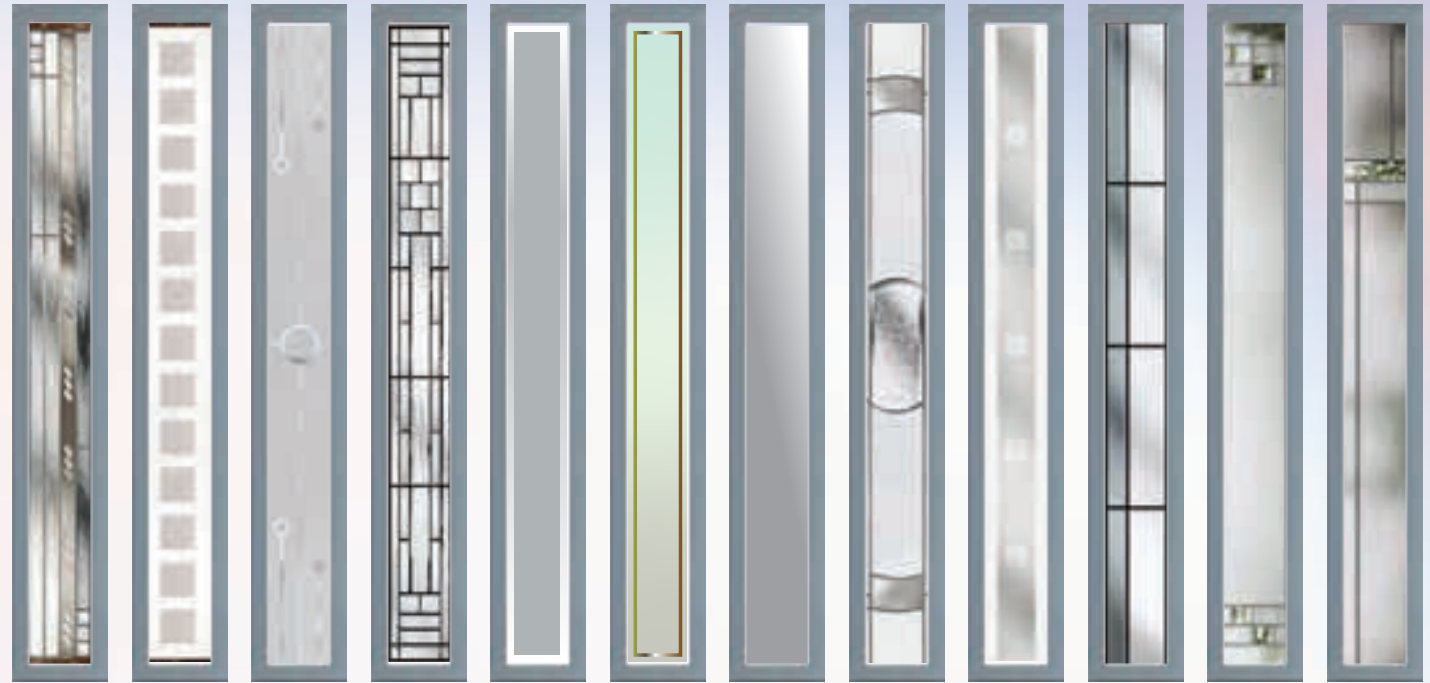

Decorative Glass Options

Matrix* Etched Square Sphere** New Orleans* Glacier** Victorian Border** Satin** Modena Greenwich Aurora Horizon Element

*This range of triple glazed designs encapsulate traditional bevels and obscure glass patterns inside a clear sealed unit and can not be modified or changed.

**The satin backing glass is an integral part of the design and can not modified or changed.