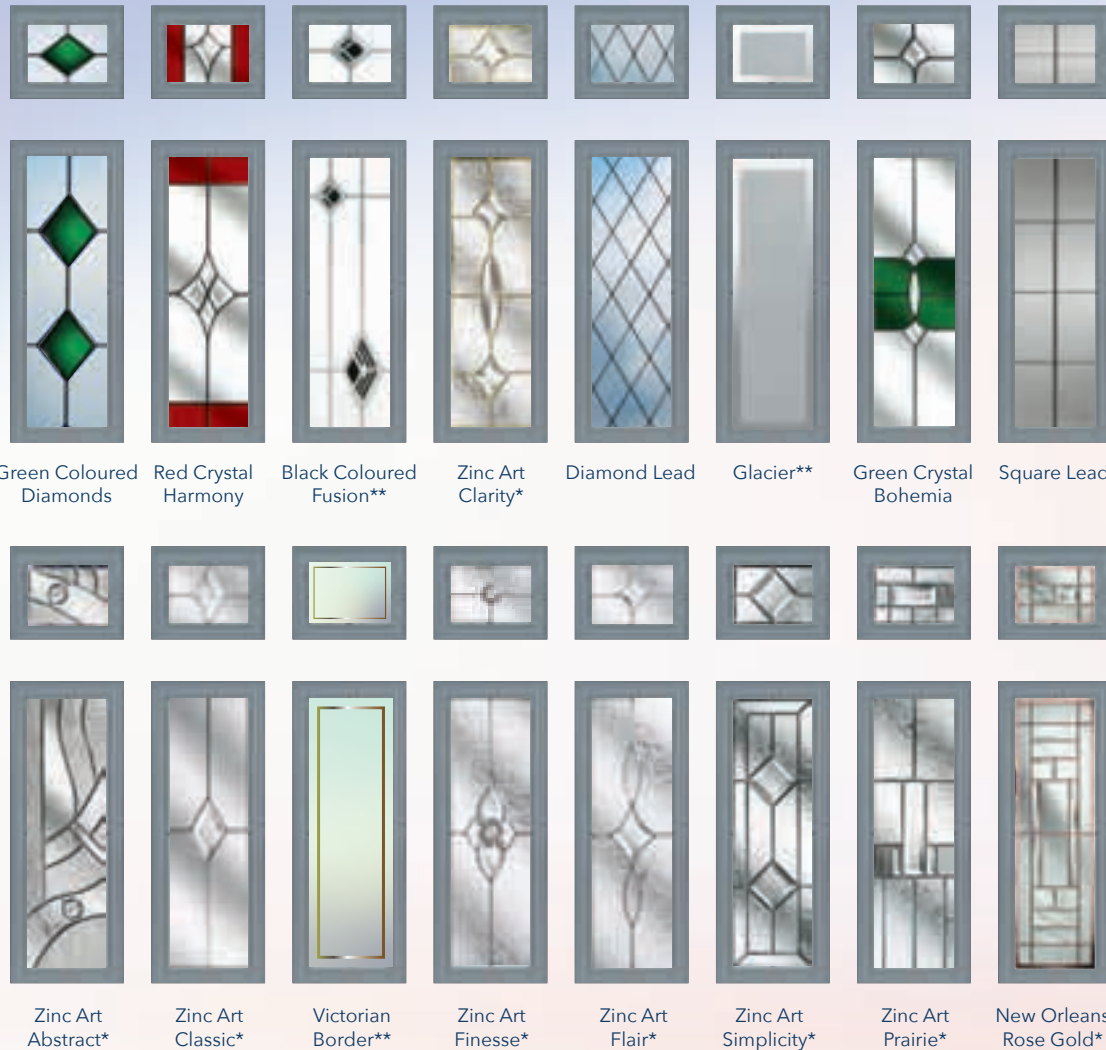

The Rufford 4

Two additional panes of glass to complement this traditional Edwardian door.

Decorative Glass Options

The Rufford 4
Colour - Silver Grey
Glass - Zinc Art Elegance*

- RAL 9016 WHITE
- RAL 9001 CREAM
- DUCK EGG BLUE
- RAL 7001 SILVER GREY
- RAL 7016 ANTHRACITE GREY
- CHARTWELL GREEN
- RAL 6009 GREEN
- RAL 3011 RED
- RAL 5011 BLUE
- RAL 7015 SLATE GREY
- IRISH OAK
- RAL 8001 GOLDEN OAK
- ROSEWOOD
- RAL 8022 BLACK BROWN
- RAL 9011 BLACK
- RAL 7038 AGATE GREY
- RAL 7032 PEBBLE GREY

*This range of triple glazed designs encapsulate traditional bevels and obscure glass patterns inside a clear sealed unit and can not be modified or changed.
**The satin backing glass is an integral part of the design and can not modified or changed.