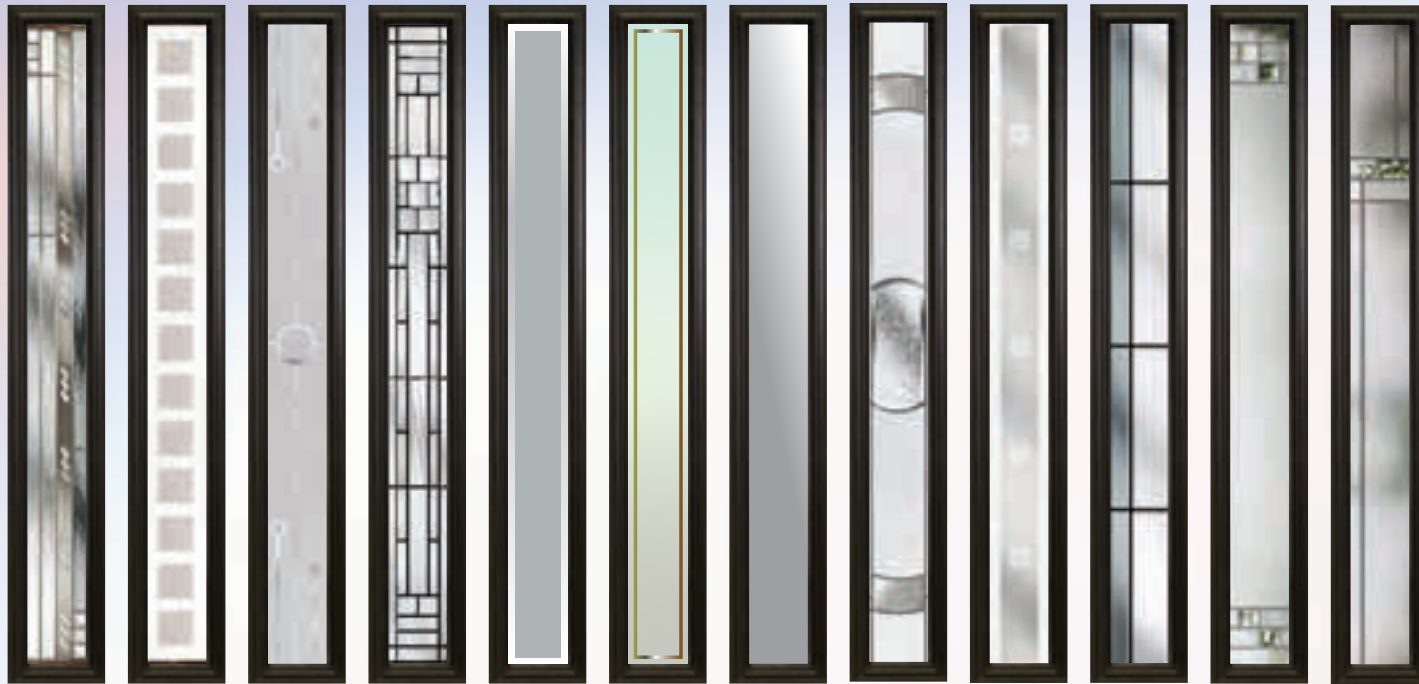

The Halam

The cottage style door with a long glass design that can be on the left, right or in the centre of the door.

Decorative Glass Options

Matrix* Etched Square Sphere** New Orleans* Glacier** Victorian Border** Satin** Modena Greenwich Aurora Horizon Element