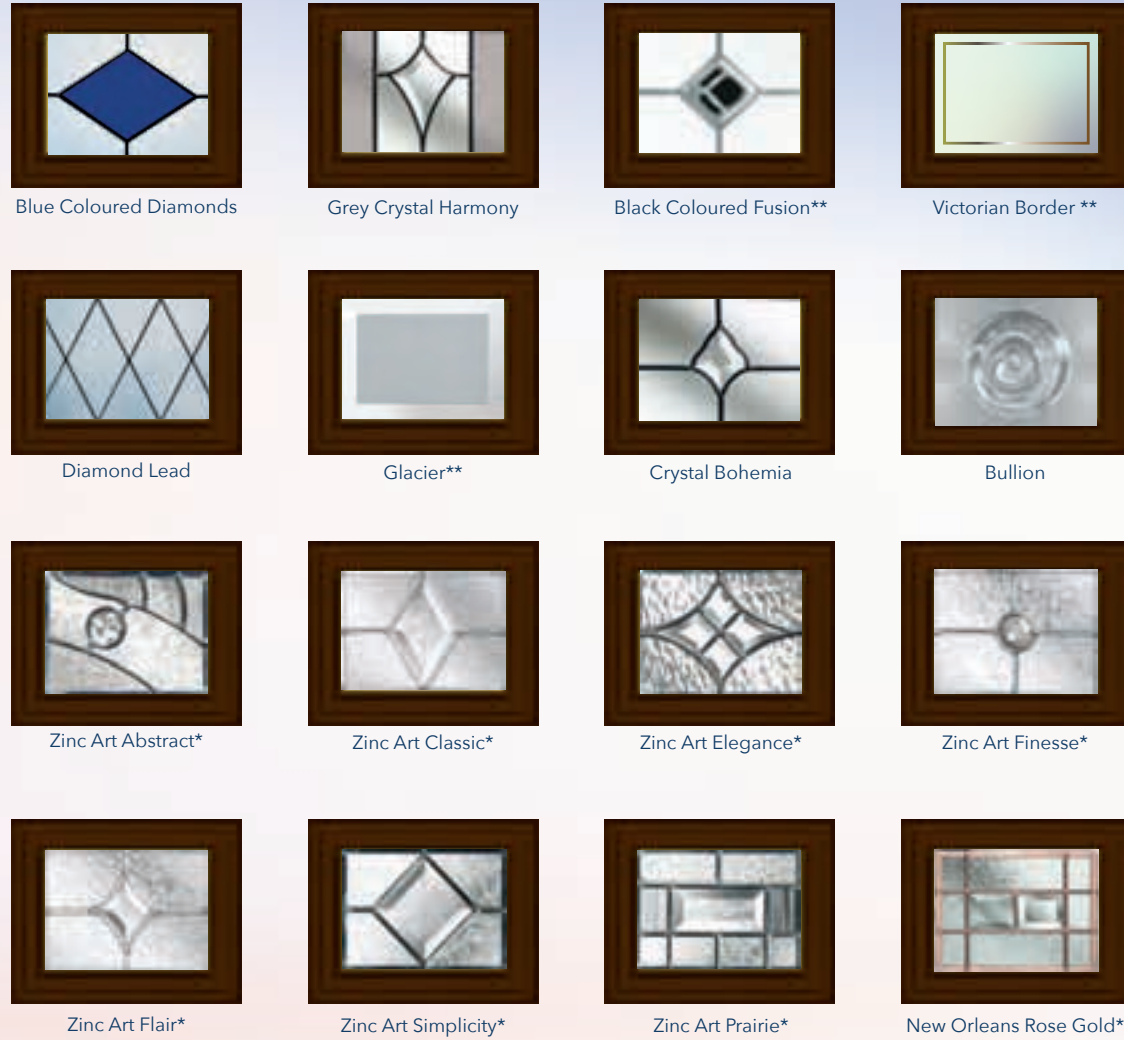

Decorative Glass Options

*This range of triple glazed designs encapsulate traditional bevels and obscure glass patterns inside a clear sealed unit and can not be modified or changed.
**The satin backing glass is an integral part of the design and can not modified or changed.