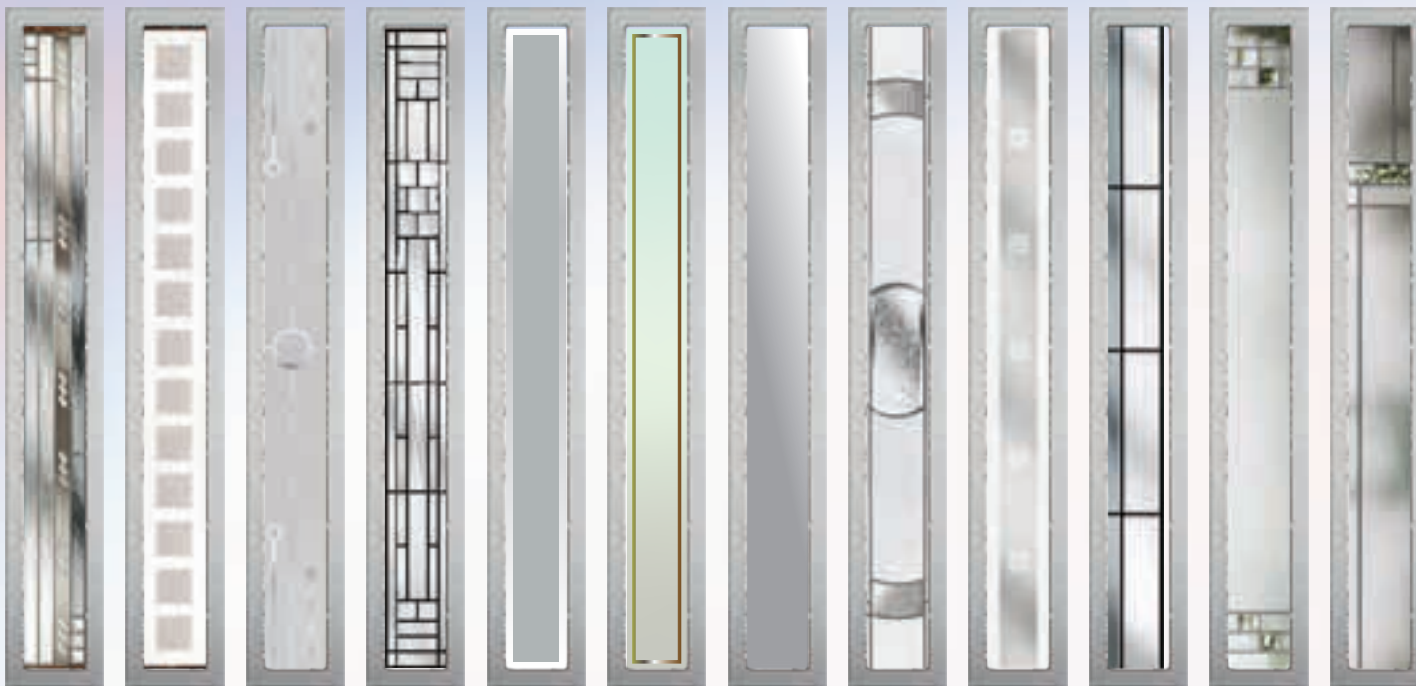

The Urban Halam

A long colour matched glazing cassette overlaid with Stainless-Steel creates this outstanding Urban design. The glazing can be on the left, right or centre of the door with a choice of stylish glass designs

Decorative Glass Options

Matrix* Etched Square** Sphere** New Orleans* Glacier** Victorian Border** Satin** Modena* Greenwich** Aurora* Horizon* Element*