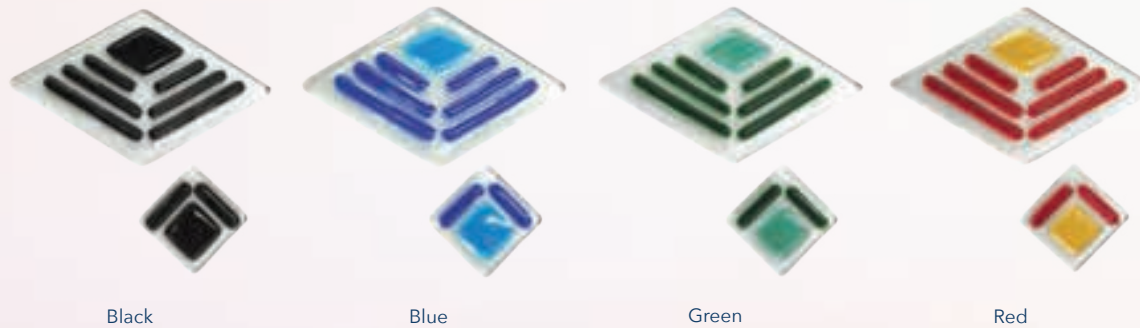

Fusion Glass Options