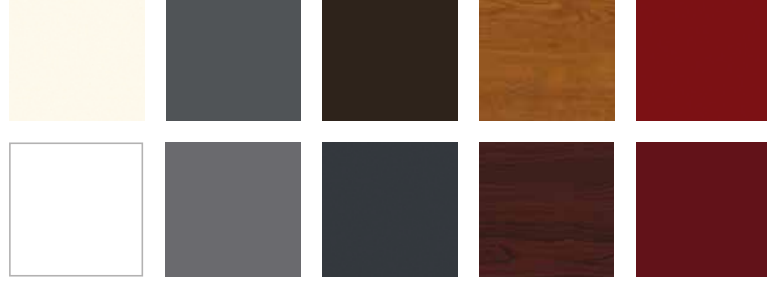

Pick a colour

The **Imagine Patio Door** is available in a
woodgrain options, allowing you to perfe
Keep it classic with cool cream or white, o
grey or black, or reflect your personality w
our green, blue and brown hues.

If you like the look of timber, but don't w
comes with a wooden door, check out ou
woodgrain finishes - renowned as some
We even offer a white woodgrain option
textured woodgrain effect to the popular

Your installer can help advise you on the
doors and windows - but ultimately the
Make your home as unique as you are.