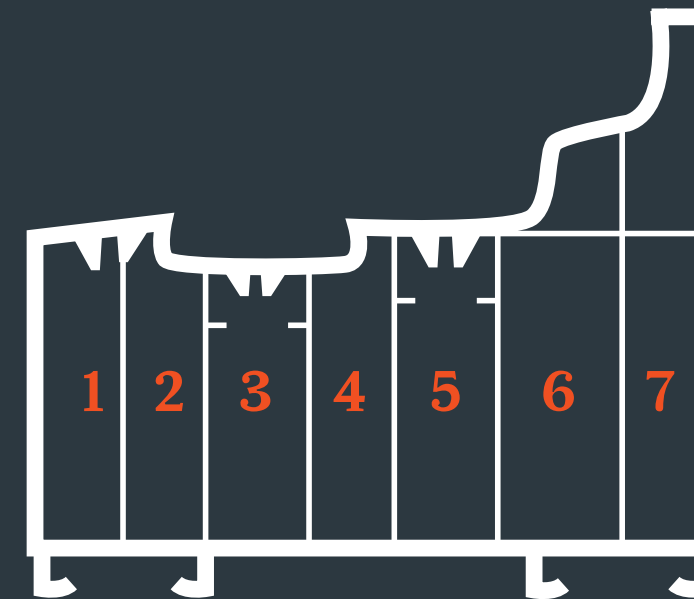

7 Chamber Design

Residence 7 has been engineered to meet current and anticipated future standards. Other window frames typically offer 3 or 5 chambers and are usually 70mm wide, R7 has 7 chambers and is 75mm wide, resulting in superior thermal, acoustic, strength and security performance.