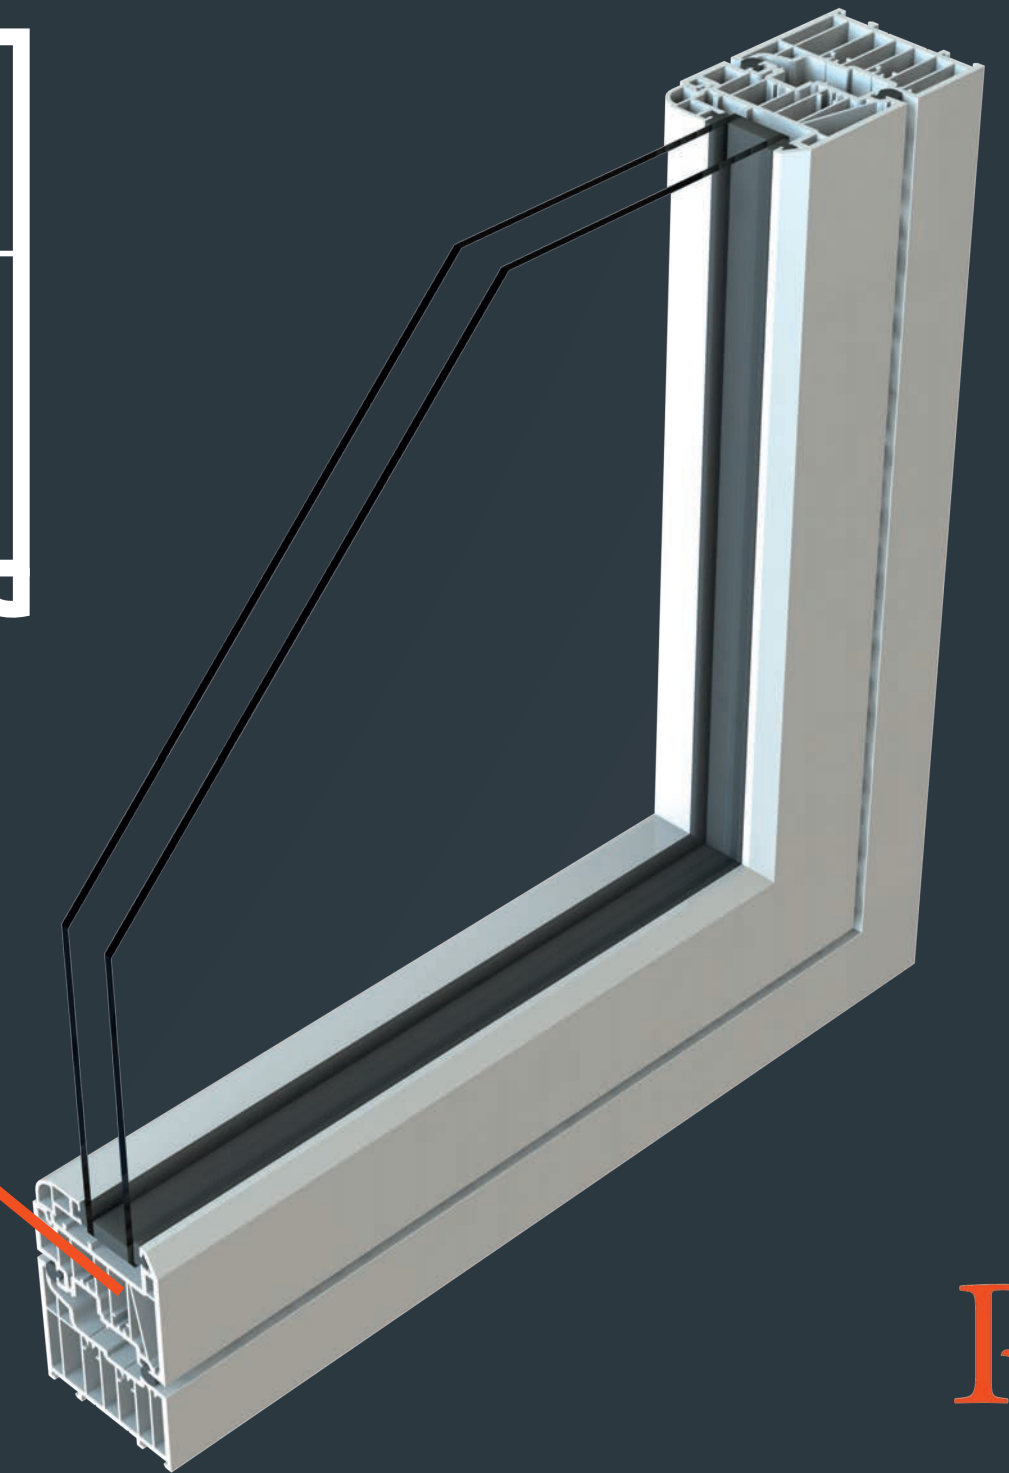

R7[®]

LISTERS

**REDEFINING
WINDOWS & DOORS**

RESIDENCE 7

Flush | Modern | Versatile

R7 is here to inspire you on your journey to create your dream home.

Elegantly flush sash exterior and interior gives R7 its chic modern appearance and versatility to be used in all properties looking for a contemporary edge to their windows and doors. All glass sight-lines are perfectly equal providing symmetry for a timeless kerbside appeal. Choose from one of our five glazing beads to fully personalise your internal aesthetic, continue the flush contemporary appearance with Square or soften the look with Decorative.

Lock & Hinge Retention

Residence 7 boasts superior design details and screw retention reinforcements, locks and hinges are secured firmly into position. Residence 7 is also specifically designed to accommodate the additional weight of triple glazed units, allowing heavy duty hinges to fit and operate perfectly.

7 Chamber Design

Residence 7 has been engineered to meet current and anticipated future standards. Other window frames typically offer 3 or 5 chambers and are usually 70mm wide, R7 has 7 chambers and is 75mm wide, resulting in superior thermal, acoustic, strength and security performance.

Energy Efficient Glazing

Residence 7 is designed to accommodate 'energy efficient glazing' this term is used to describe double glazing or triple glazing used in modern windows. R7 has options for 28mm double glazing or 44mm triple glazing. The glazing bead is always on the inside which contributes to a higher security performance.