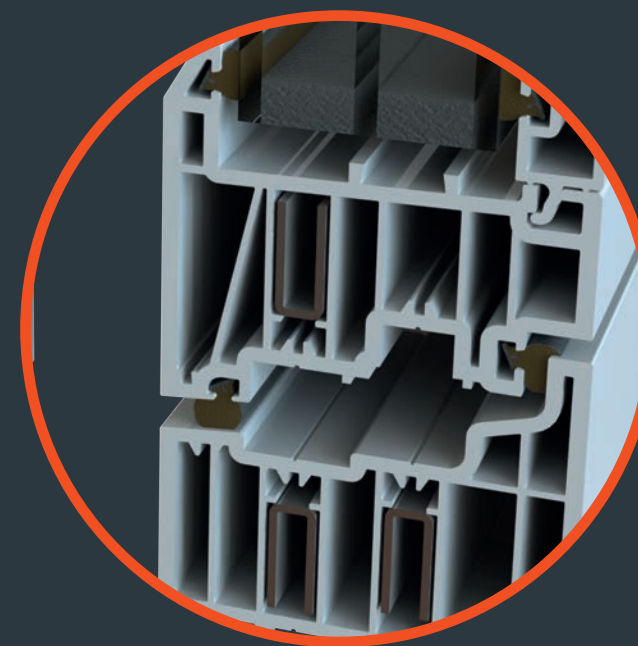

Greener Than You Realise

PVCu is greener than you realise. It's an insulating material, keeping you cosy in the winter and cool in the summer, contributing to lower energy bills and carbon emissions. R7 is to achieve a Window Energy Rating (WER) of A+ and a U-value of 0.8W/(m²K) which is Passivhaus standard so it's future proof too. All our windows and doors can be fully recycled and actually include a recycled material section within them. As for maintenance, there's very little, no toxic paints, primers, preservatives or fungicides to keep your windows looking fresh!

7 Chamber Design

Residence 7 has been engineered to meet current and anticipated future standards. Other window frames typically offer 3 or 5 chambers and are usually 70mm wide, R7 has 7 chambers and is 75mm wide, resulting in superior thermal, acoustic, strength and security performance.

Energy Efficient Glazing

Residence 7 is designed to accommodate 'energy efficient glazing' this term is used to describe double glazing or triple glazing used in modern windows. R7 has options for 28mm double glazing or 44mm triple glazing. The glazing bead is always on the inside which contributes to a higher security performance.

R7