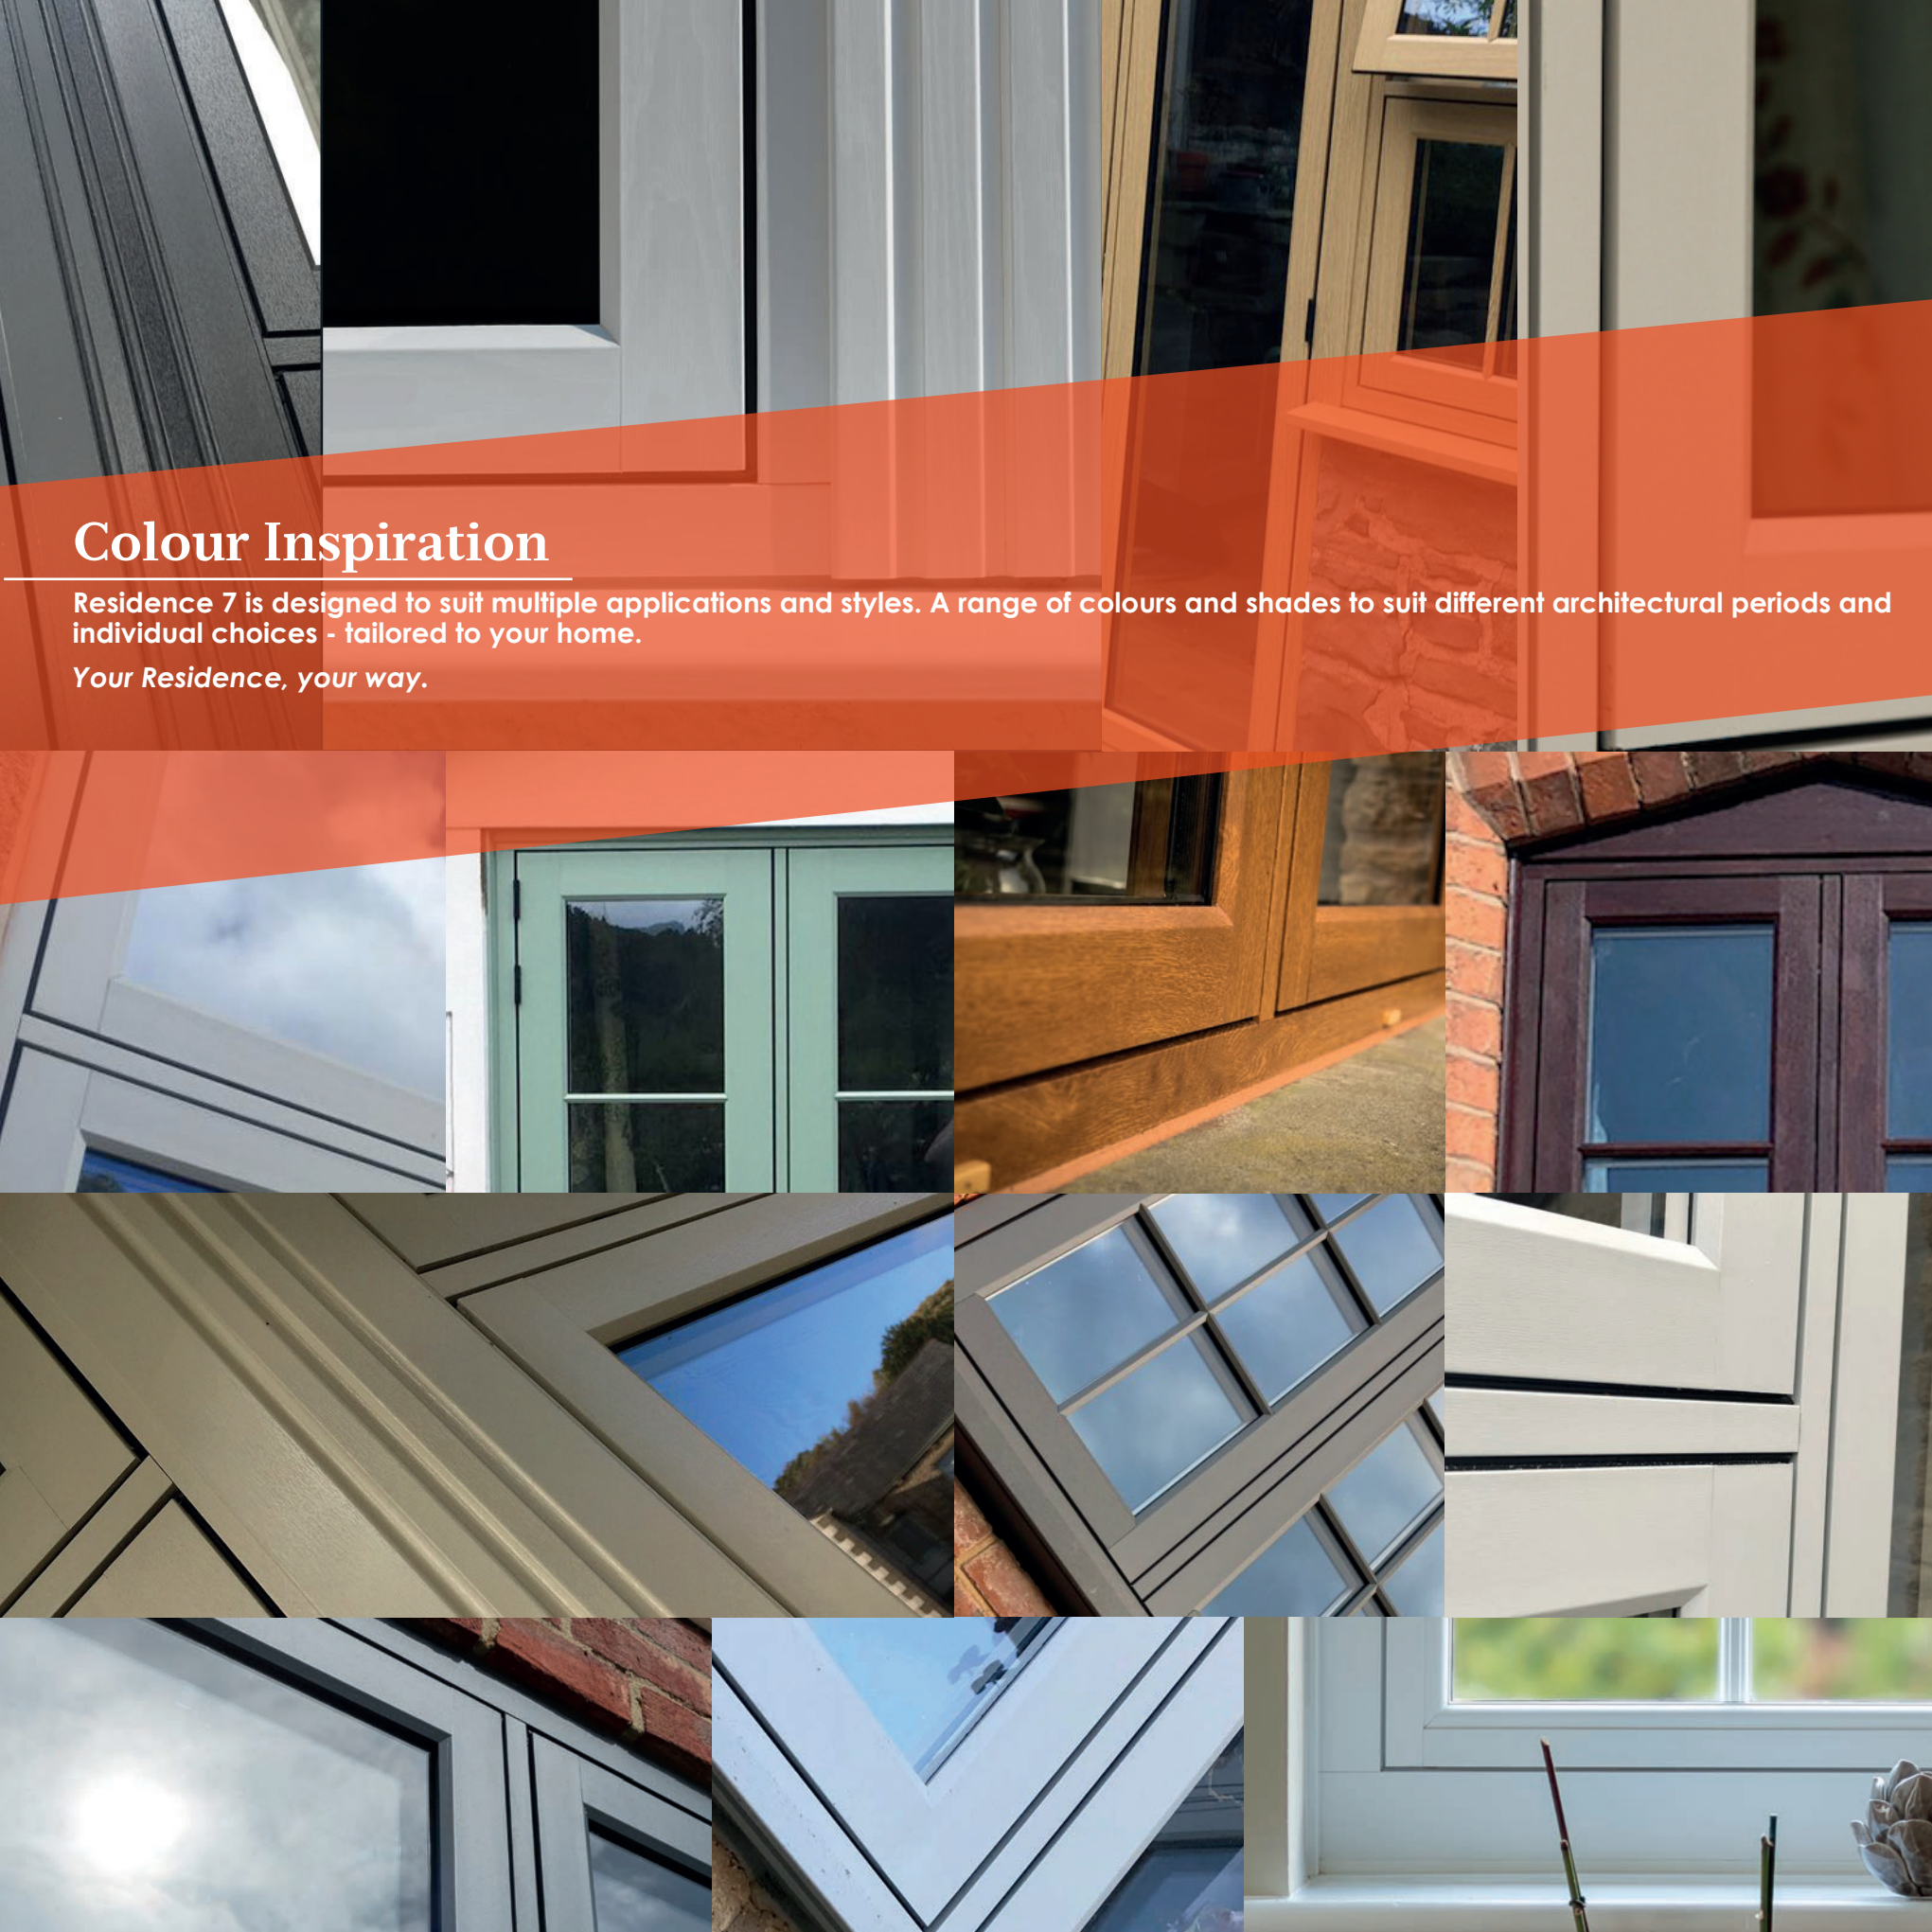

Colour Inspiration

Residence 7 is designed to suit multiple applications and styles. A range of colours and shades to suit different architectural periods and individual choices - tailored to your home.

Your Residence, your way.

Graduate Colour Options

A range of foil colours to create your perfect look.

Element Colour Options

A range of matt colours for the ultimate modern aesthetic.