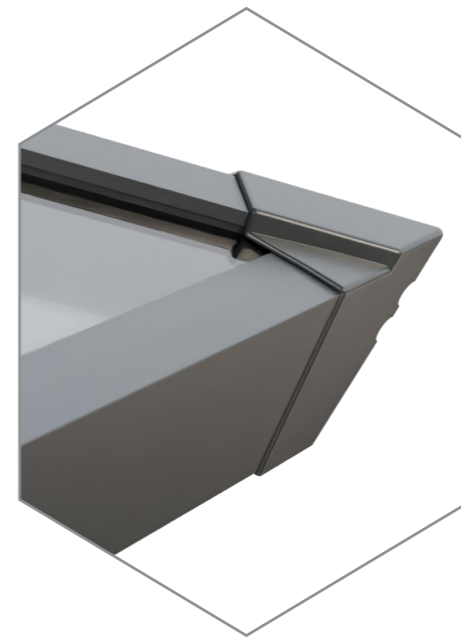

## The UK's most secure lantern, keeps you and your home safe

The innovative construction of the SI system eliminates the security weaknesses of traditional lantern designs. Features such as anti-tamper screws, enclosed anti-tamper glazing, security tape and our patent pending glass lock, alongside our unique high security ridge end, ensure there isn't an easy way to enter your property

via your flat roof lantern. All of these innovative features combine to make Sheerline's SI system the UK's most secure aluminium lantern roof\*. A laminate glass upgrade is also available for extra security if required. So if you are looking for a lantern that comes with extra peace of mind as standard – then we have you covered.

# Whatever the weather Thermlock® technology helps keep you comfortable and heating bills lower

The SI lantern combines aluminium's clean lines with exceptional thermal performance and features our innovative Thermlock® multi-chamber technology to keep you and your property well insulated against the worst of the UK weather. This coupled to high performance 28mm glazing means our lantern roofs offer class leading thermal performance, far superior to traditional polyamide systems based around 24mm glazing. A unique co-extruded perimeter seal also ensures draughts and rain are kept safely outside. 28mm glazing also allows acoustic dampening glass to be fitted if required.

*\*Subject to glass specification*

**THE THERMLOCK**® technology inside

With great looks from every angle – due to our unique ultra low line aesthetics

Slim, consistent 50mm rafter, hip and ridge sightlines maximise the light flooding into your home, creating bright, airy interiors and banishing gloom. The SI lantern also features ultra low line aesthetics so rafter and hip top caps sit close to the glazing level on the exterior, creating a sleek modern look. Completing this refined architectural