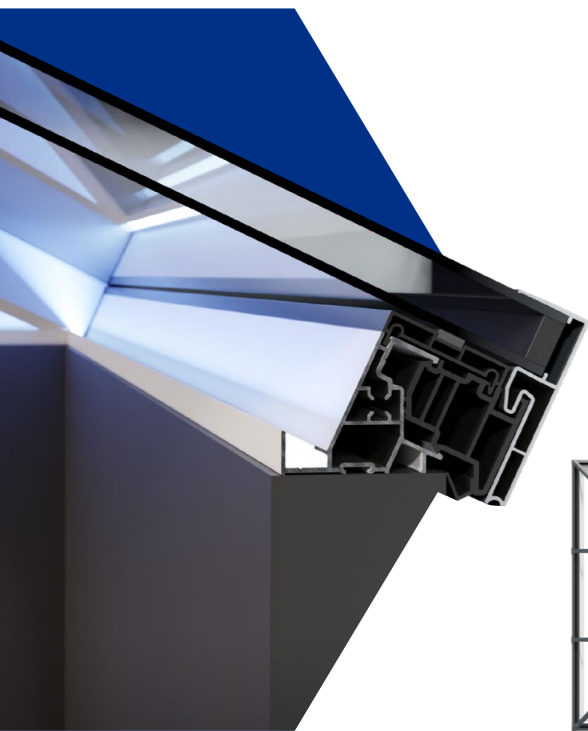

With a wide range of styles and sizes to suit every project

Sheerline aluminium roof lanterns are available in a choice of 10 styles from square 'pyramid' designs to grander options suitable for larger 'orangery' style installations.

Maximum sizes range from 2.4 up to an impressive 6m long, all set at a 25° pitch and all weather rated for the whole of the UK*.

S1 lanterns also feature an integral LED light channel around the perimeter of the roof – giving you an easy way to add mood lighting and add the final touch of individuality to your interior.

*Rated for a snow load of 1.2 KN/m². Covering the whole of the UK up to 200m altitude.