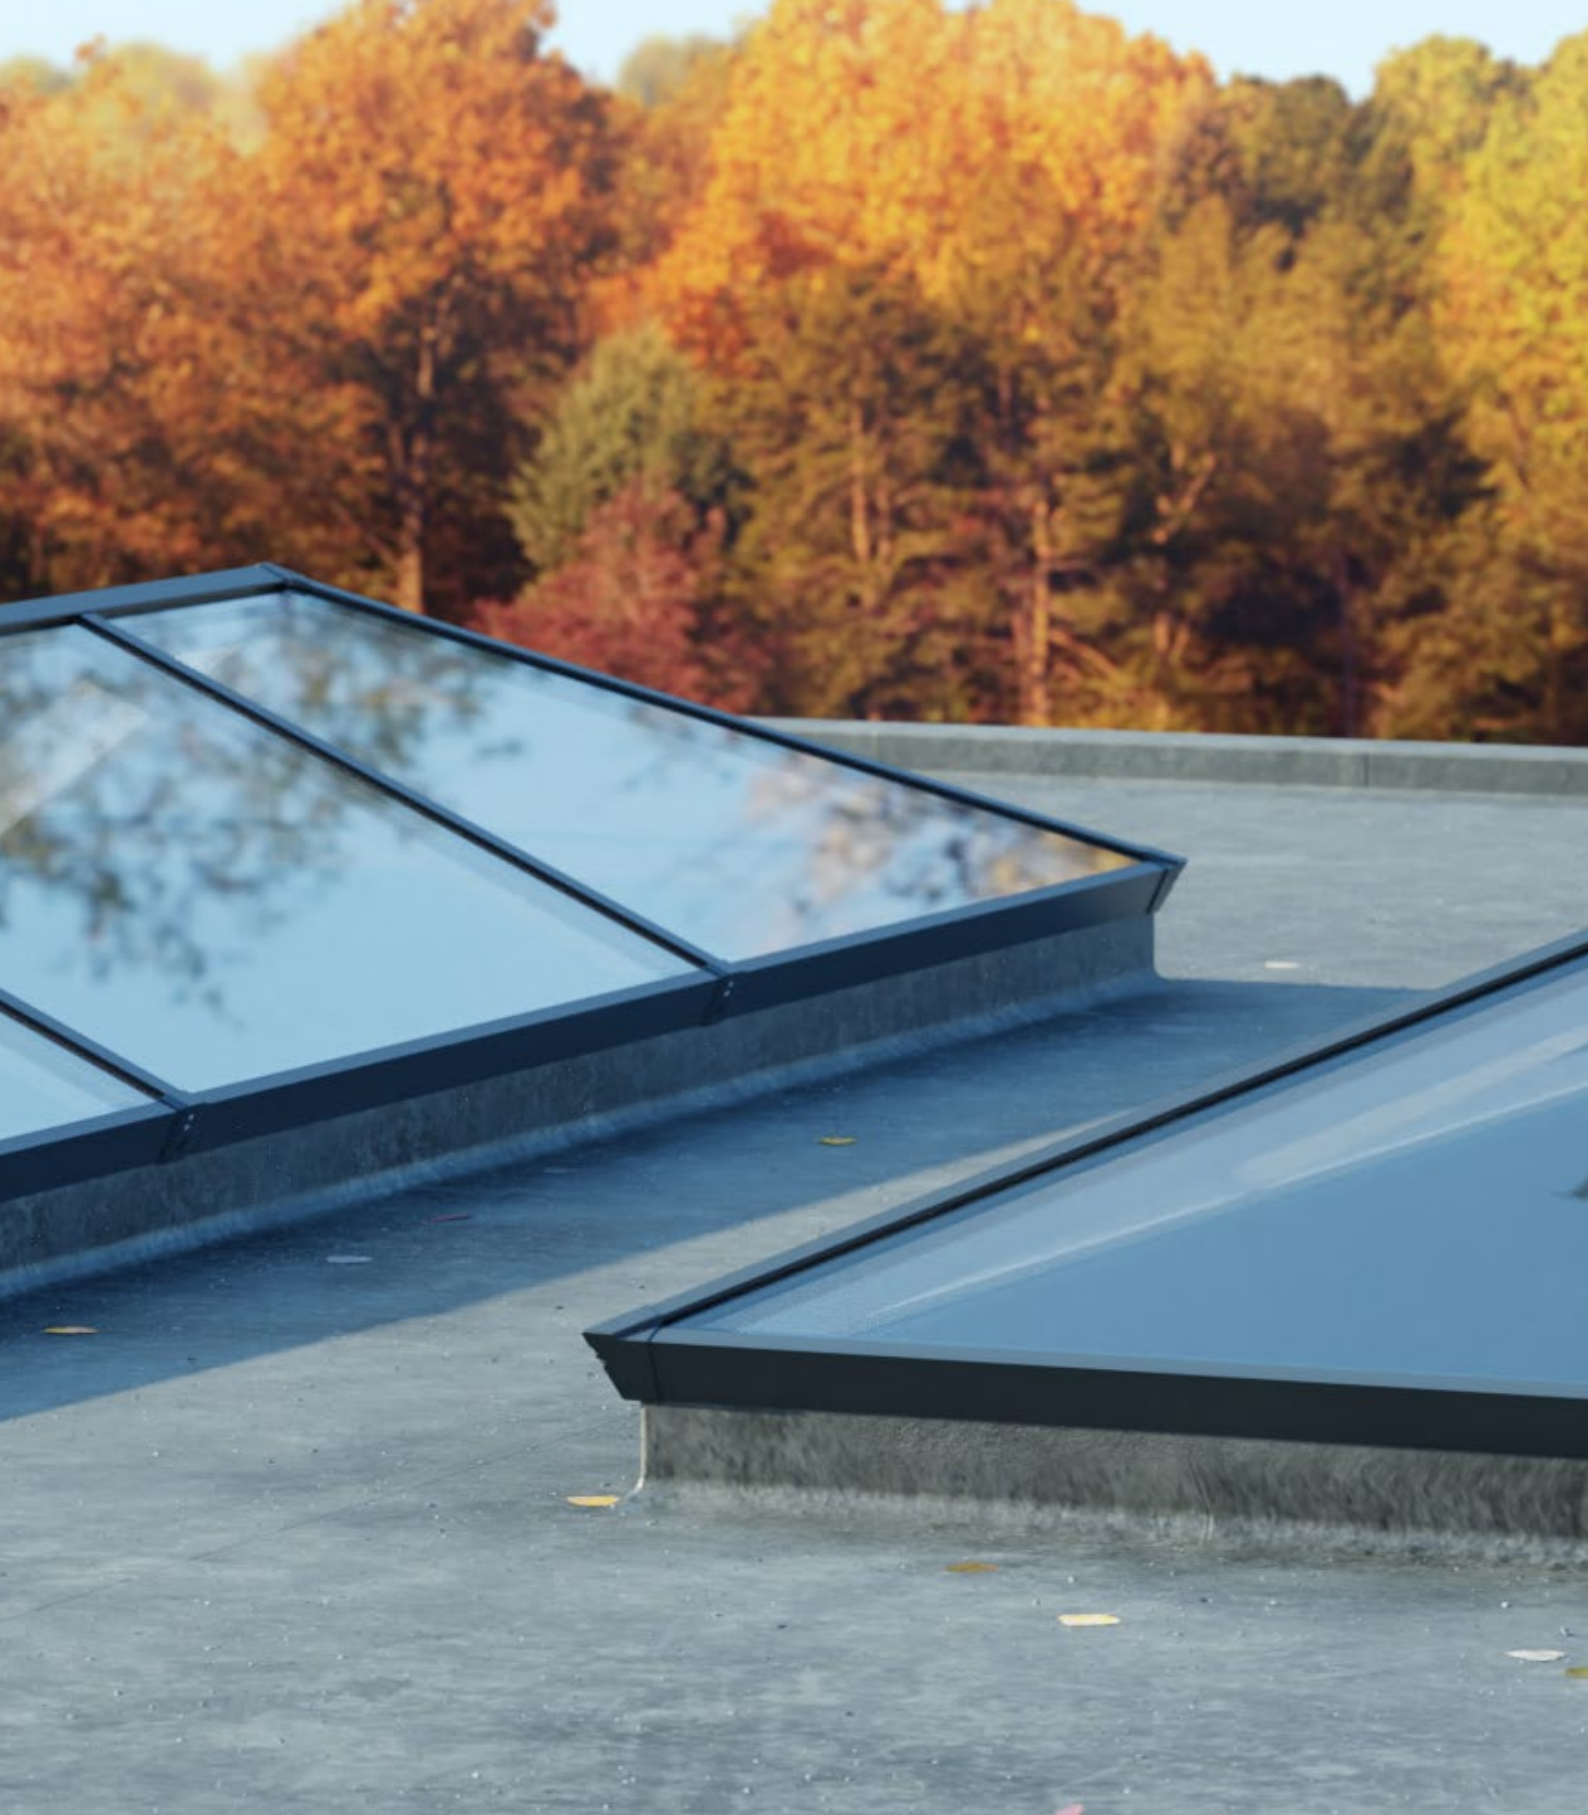

## The UK's most secure lantern, keeps you and your home safe

The innovative construction of the SI system eliminates the security weaknesses of traditional lantern designs. Features such as anti-tamper screws, enclosed anti-tamper glazing, security tape and our patent pending glass lock, alongside our unique high security ridge end, ensure there isn't an easy way to enter your property

# Whatever the weather Thermlock® technology helps keep you comfortable and heating bills lower

The SI lantern combines aluminium's clean lines with exceptional thermal performance and features our innovative Thermlock® multi-chamber technology to keep you and your property well insulated against the worst of the UK weather. This coupled to high performance 28mm glazing means our lantern roofs offer class leading thermal performance, far superior to traditional polyamide systems based around 24mm glazing. A unique co-extruded perimeter seal also ensures draughts and rain are kept safely outside. 28mm glazing also allows acoustic dampening glass to be fitted if required.

*\*Subject to glass specification*

**THE THERMLOCK**® technology inside

With great looks from every angle – due to our unique ultra low line aesthetics

Slim, consistent 50mm rafter, hip and ridge sightlines maximise the light flooding into your home, creating bright, airy interiors and banishing gloom. The SI lantern also features ultra low line aesthetics so rafter and hip top caps sit close to the glazing level on the exterior, creating a sleek modern look. Completing this refined architectural

appearance our corner and rafter end caps run perfectly in line with the perimeter of the lantern, so no unsightly angles jut out to spoil the perfect lines of this outstandingly beautiful high-performance aluminium lantern. Leaving you with the ideal balance of understated refinement, contemporary looks and exacting quality standards.