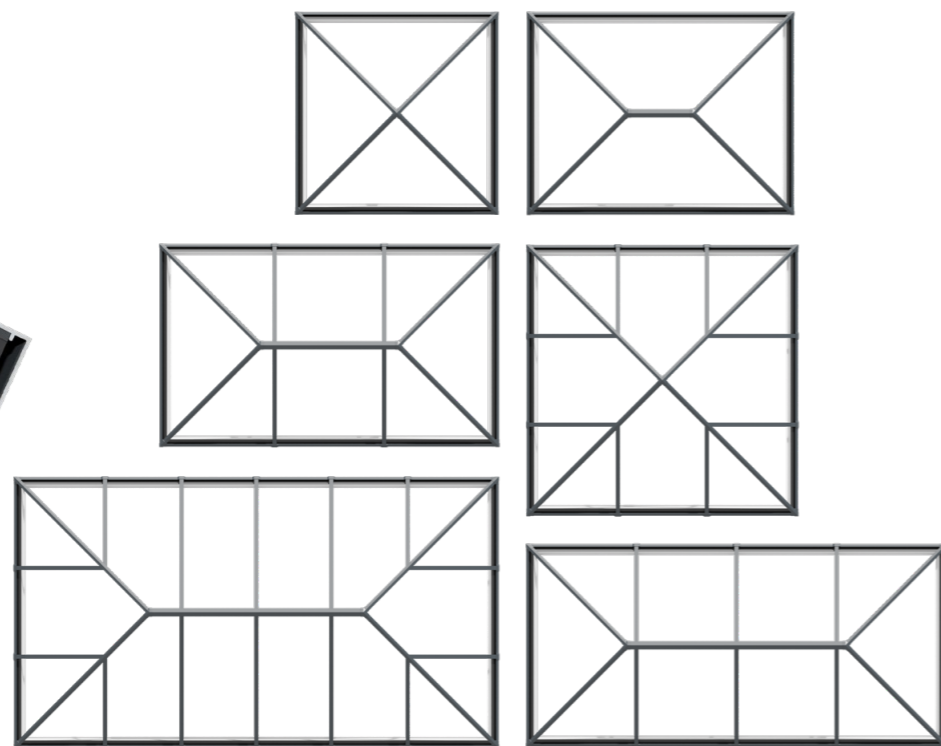

With a wide range of styles and sizes to suit every project

Sheerline aluminium roof lanterns are available in a choice of 10 styles from square 'pyramid' designs to grander options suitable for larger 'orangery' style installations.

Maximum sizes range from 2.4 up to an impressive 6m long, all set at a 25° pitch and all weather rated for the whole of the UK*.

S1 lanterns also feature an integral LED light channel around the perimeter of the roof – giving you an easy way to add mood lighting and add the final touch of individuality to your interior.

*Rated for a snow load of 1.2 KN/m². Covering the whole of the UK up to 200m altitude.