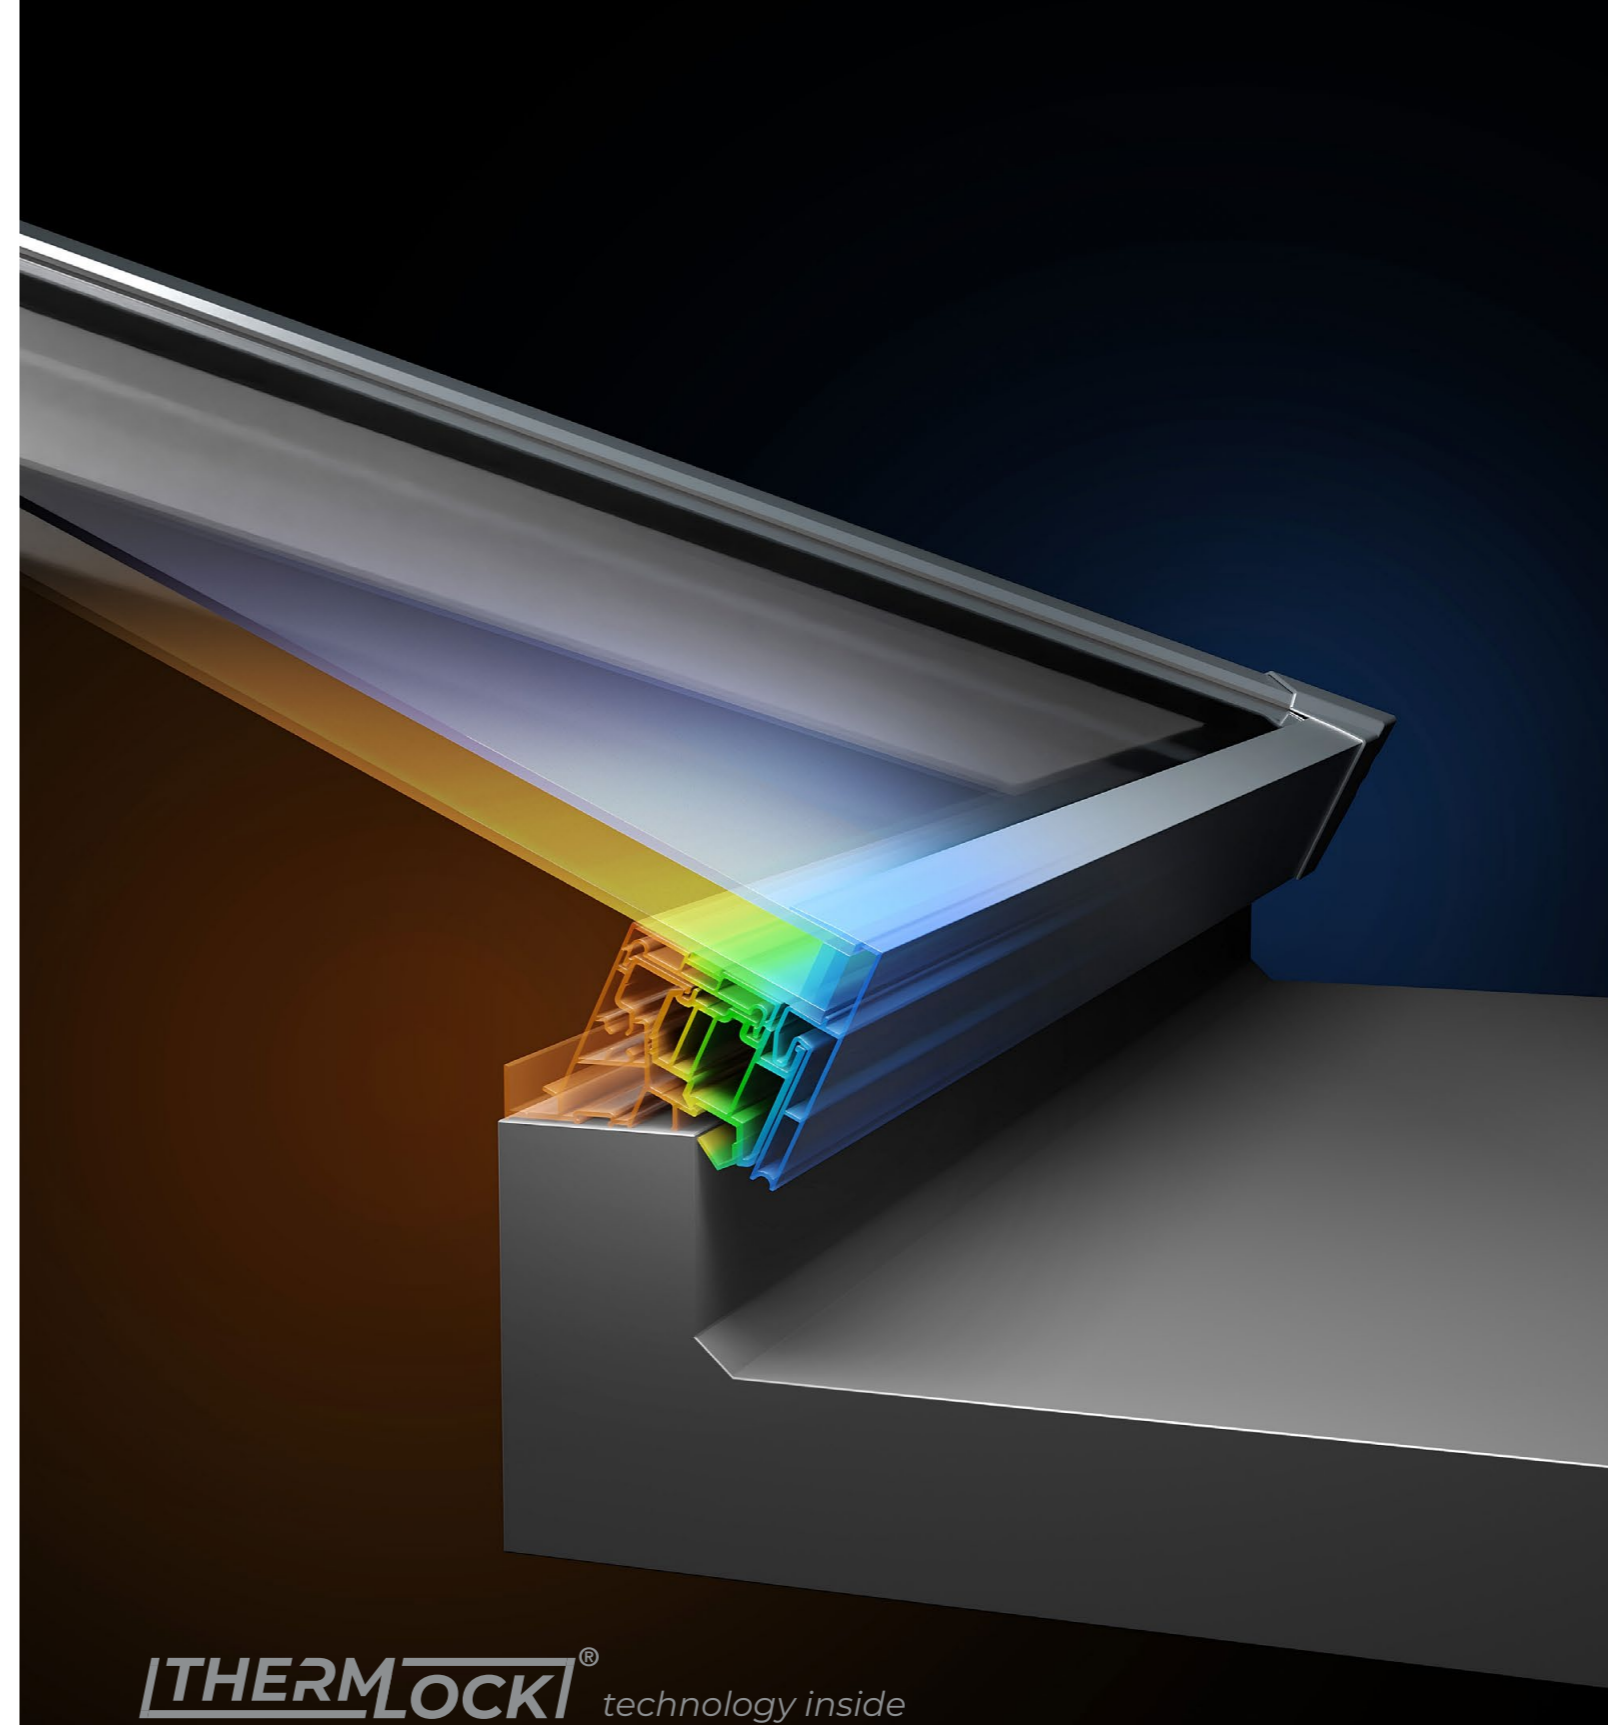

THE THERMLOCK® technology inside