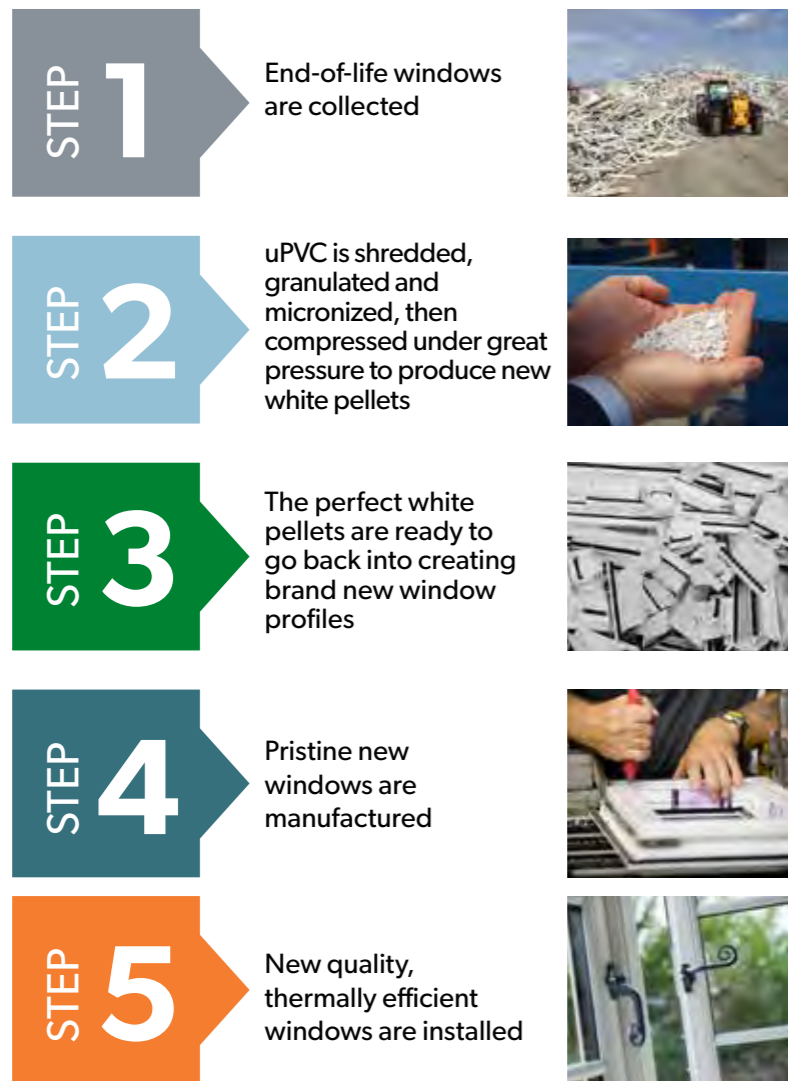

OUR COMMITMENT TO SUSTAINABILITY

UPVC

We not only make quality energy efficient windows and doors, creating warmer and more environmentally responsible homes, we are committed to reducing the impact this has on the environment.