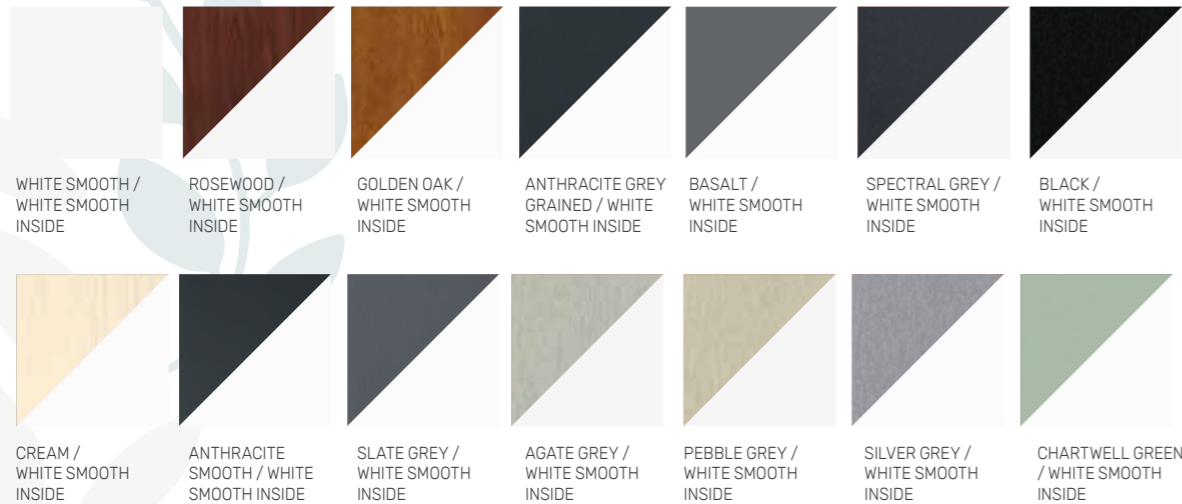

uPVC Timeless Flush Windows

COLOUR COLLECTION

Heritage Colour Collection

Woodgrain outside, White Grain inside

Standard Colours

Woodgrain outside, White Smooth inside

Colour both sides

OTHER RAL COLOURS AVAILABLE ON REQUEST