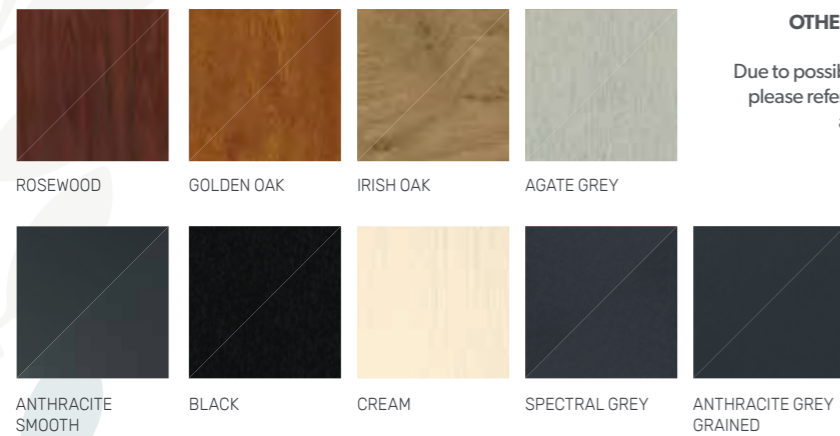

uPVC Timeless Flush Windows

COLOUR COLLECTION

Heritage Colour Collection

Woodgrain outside, White Grain inside

Standard Colours

Woodgrain outside, White Smooth inside

Colour both sides

OTHER RAL COLOURS AVAILABLE ON REQUEST