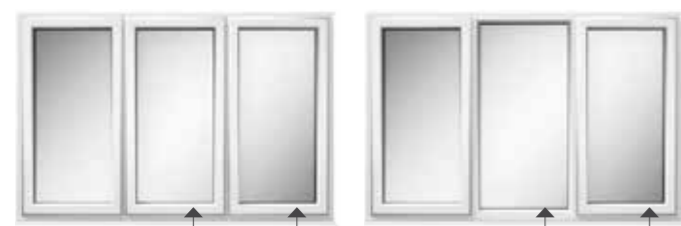

Square Leaded

Single Georgian Bars

Georgian Bars in Fanlight

Astragal/ Georgian Bars

*This image is for illustration purposes only. For further details on Georgian or Astragal Bar options please ask your Installer.

Window Styles | Sightlines

Good window design extends to the symmetry of window sightlines. Equal sightlines add balance and harmony - creating the perfect stylish finish.

Equal Sightlines

Unequal Sightlines