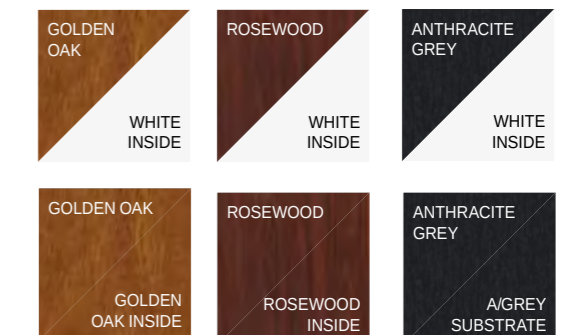

Syncro® Patio Door Colour Collection