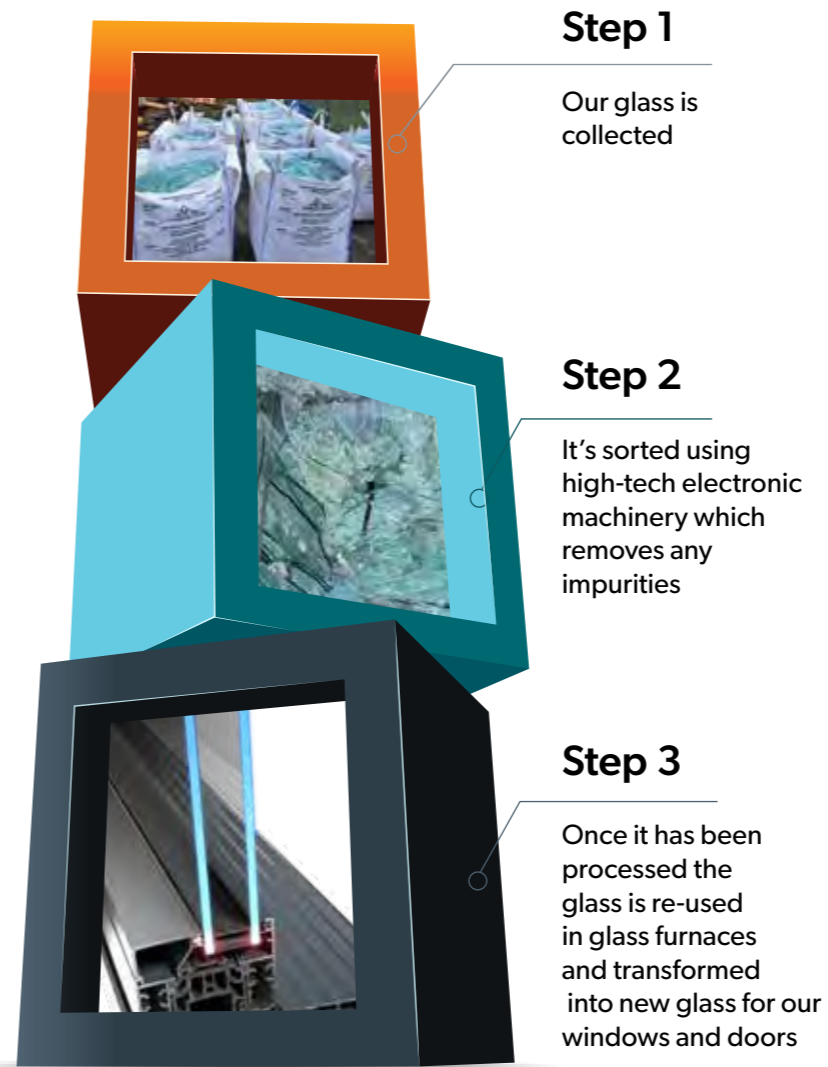

Heat out through the window (negative)

Air Losses

Heat out through the window (negative)

Look for higher ratings such as A or A+.

Our Chamfered, Sculptured and Logik S windows achieve A+ as standard.

Heat loss from a single glazed window

Double glazed window loses much less heat

All our uPVC windows are BFRC approved and tested

OUR COMMITMENT TO SUSTAINABILITY

UPVC

We not only make quality energy efficient windows and doors, creating warmer and more environmentally responsible homes, we are committed to reducing the impact this has on the environment.

GLASS

Energy Efficiency for Sustainability

Fitting A+ rated windows minimises your heat loss to reduce carbon emissions and ensures money spent on heating your home isn't wasted. Multi-chambered uPVC frames and argon gas filled double glazed units deliver the best possible thermal efficiency.