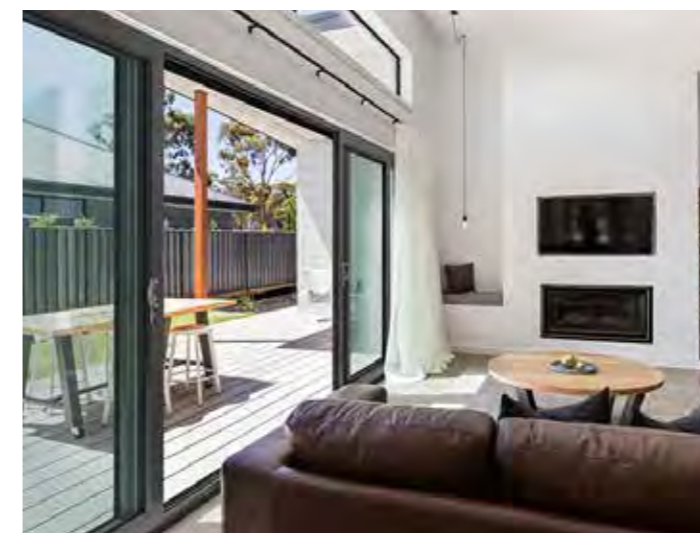

This stunning new patio door design replicates the appearance of timber, but with no need for regular maintenance.

The design perfectly compliments both modern and traditional properties.

Choose from a stunning colour range to reflect your personal style and taste.

Market leading features make the Syncro door range the best choice for those seeking style and efficiency whilst also having great environmental credentials.

- ✓ More sustainable with frame composition made up of at least 40% PCW (post-consumer waste)
- ✓ Better thermal efficiency with U-values as low as 1.3 for double glazed units and 1.0 for triple glazed
- ✓ Maximum width of 3.5m (2 pane), 2.5m high, for better scalability
- ✓ Triple as well as double glazing compatible for even better insulation
- ✓ Grey substrate for the appearance of aluminium. (Unlike most coloured products which have a foiled colour on top of white, this product is grey throughout)