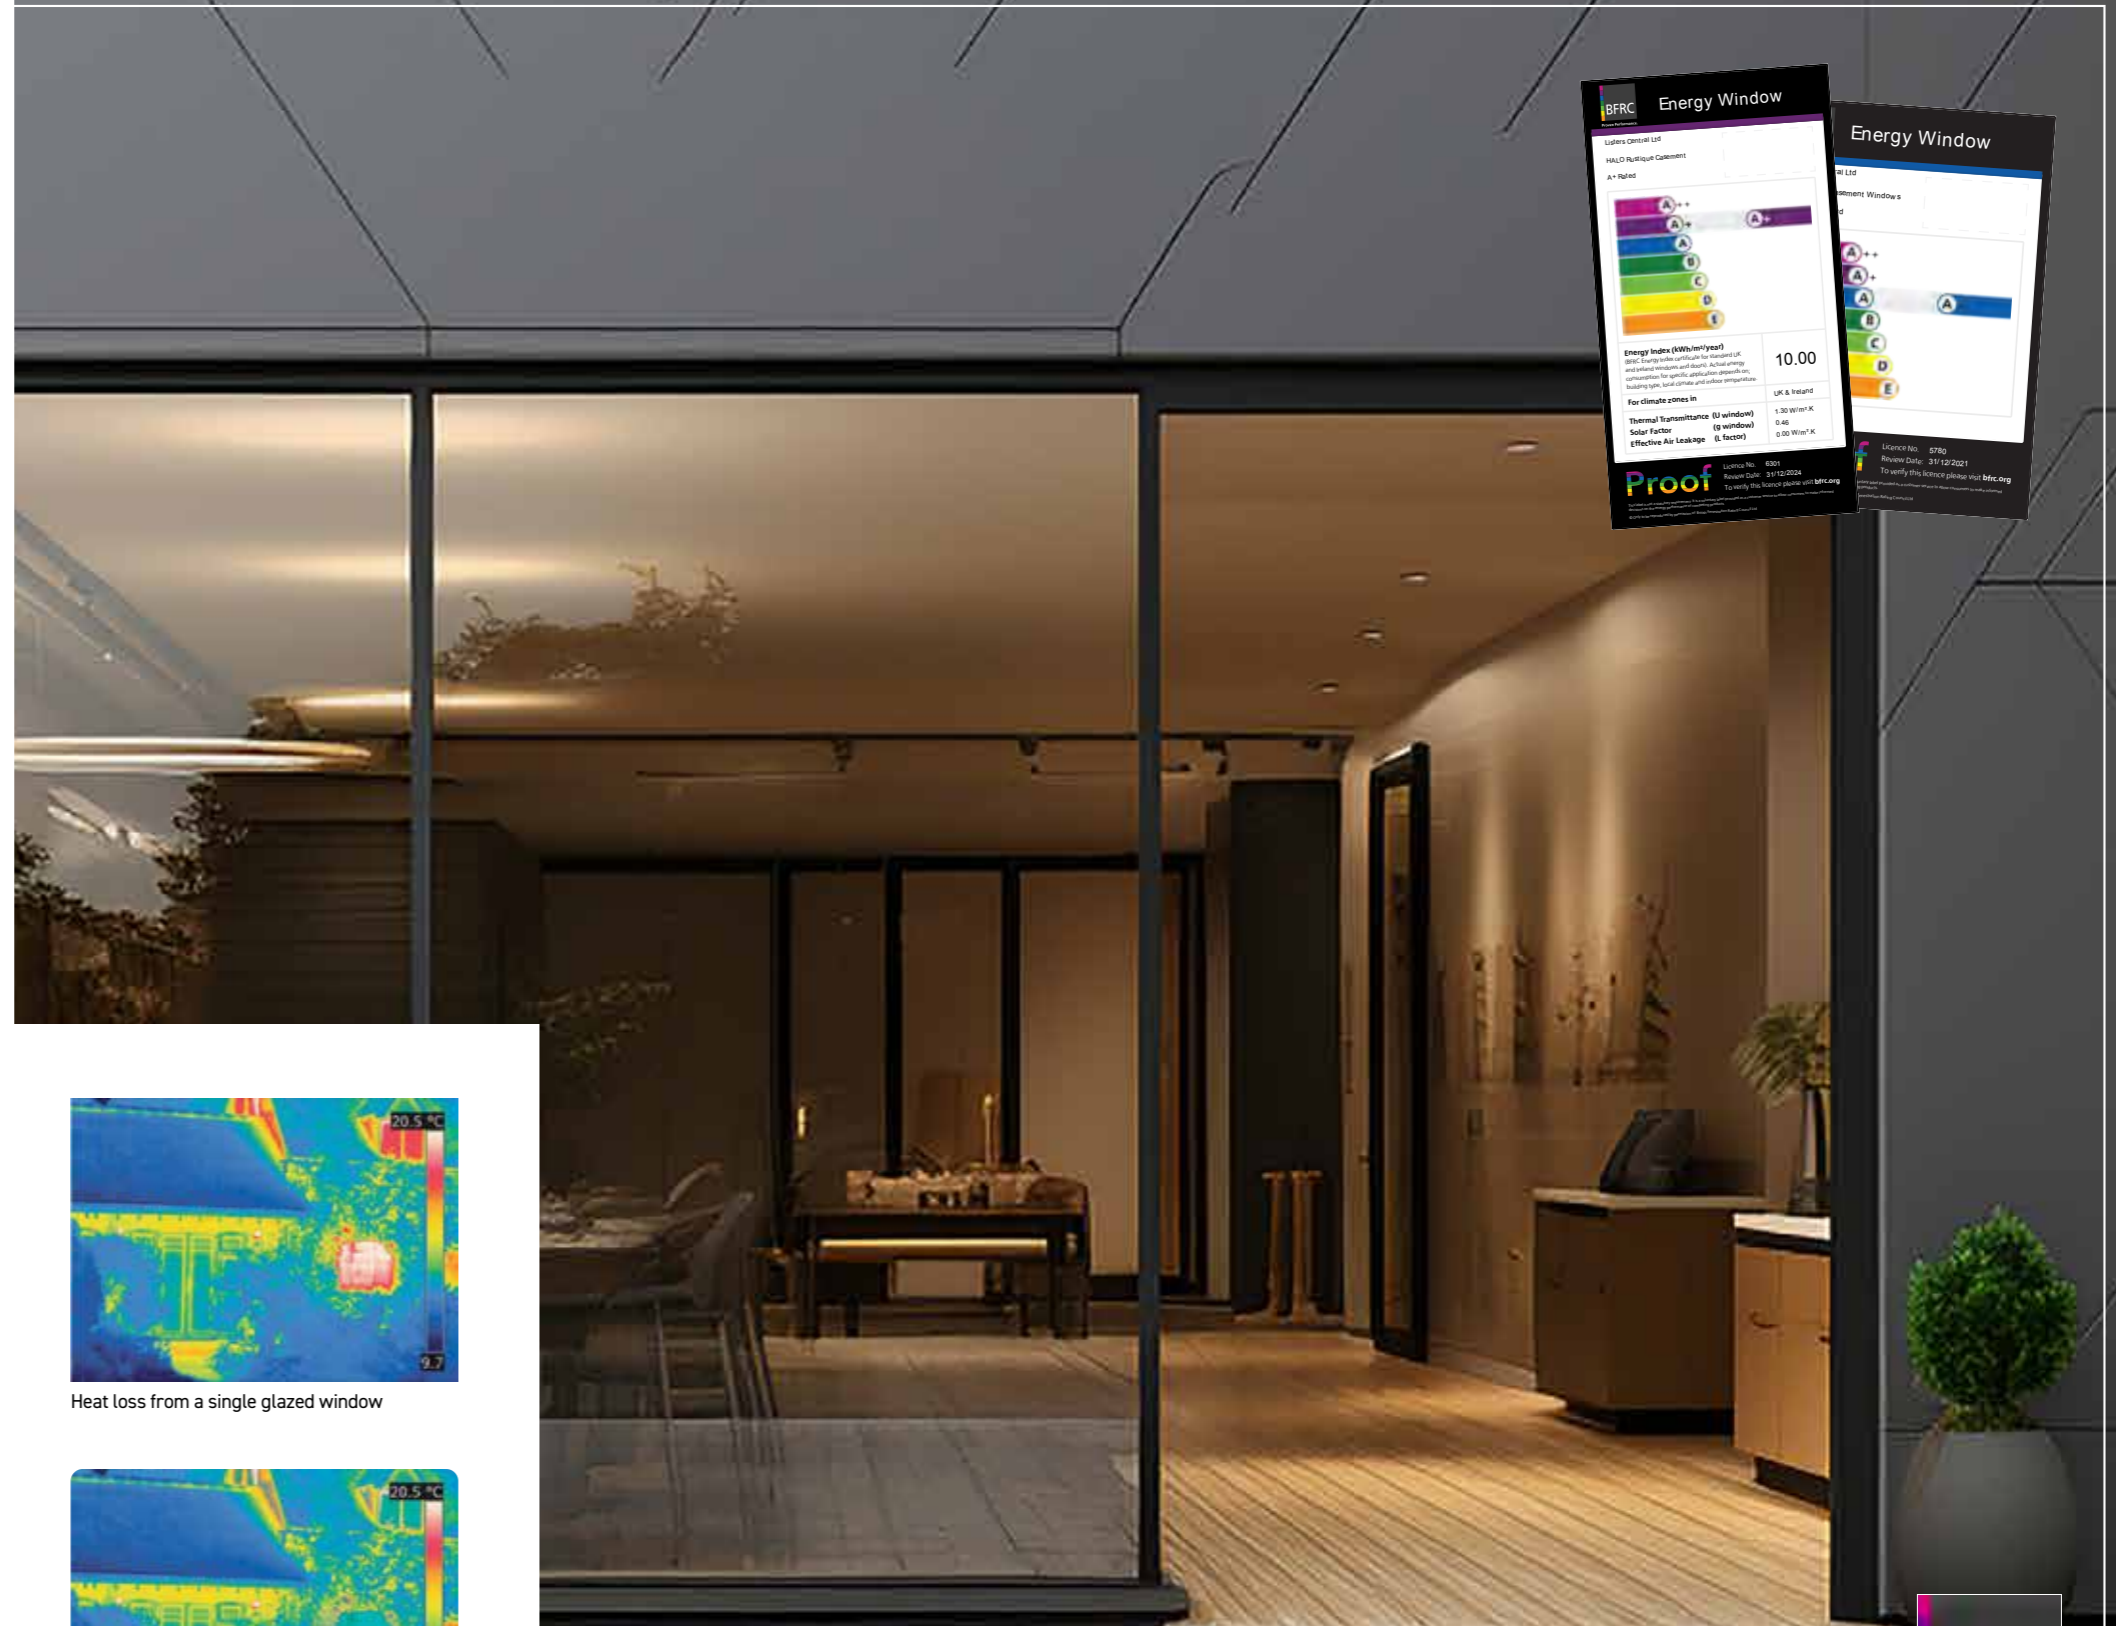

Window Energy Ratings

All our windows and doors are designed to maximise energy efficiency and many different components contribute to this, from the way the frames are constructed with thermal chambers to using the most efficient seals and gaskets to minimise heat loss. Most of our products can also be triple glazed.

Replacing old single glazed windows, or even older double glazed windows which may not have benefited from thermal chambers in the outer frame or spacer bars to maximise heat retention between the glass panes, can save money on your energy bills.

Understanding U Values and Window Energy Ratings

There are 2 ways in which energy efficiency is measured on windows and doors: U Values and Window Energy Ratings.

→ U Values measure how much heat can transfer through the window in order to maintain the internal temperature. This means not letting too much heat in the summer, and not letting much heat out in the winter. The lower the U Value, the more thermally efficient the window is.

→ Window Energy Ratings are a measure of the efficiency of a window based on a formula calculating the positive and negative impacts of several factors:

Solar Gain

Heat in through the window (positive)

Thermal Losses

Heat out through the window (negative)

Air Losses

Heat out through the window (negative)

Look for higher ratings such as A or A+.

Our Chamfered, Sculptured and Logik S windows achieve A+ as standard.