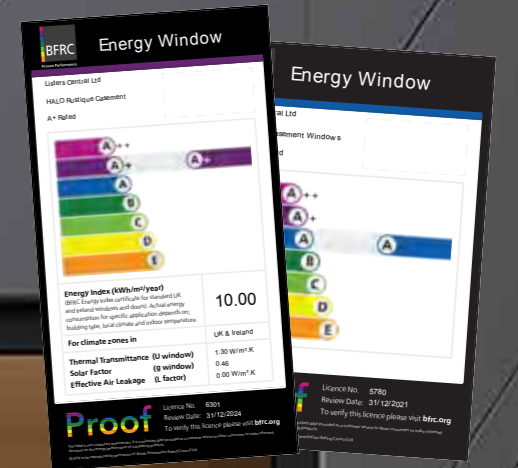

→ Window Energy Ratings are a measure of the efficiency of a window based on a formula calculating the positive and negative impacts of several factors:

Solar Gain

Heat in through the window (positive)

Thermal Losses

Heat out through the window (negative)

Air Losses

Heat out through the window (negative)

Look for higher ratings such as A or A+.

Our Chamfered, Sculptured and Logik S windows achieve A+ as standard.

Heat loss from a single glazed window

Double glazed window loses much less heat

All our uPVC windows are BFRC approved and tested

OUR COMMITMENT TO SUSTAINABILITY

UPVC

We not only make quality energy efficient windows and doors, creating warmer and more environmentally responsible homes, we are committed to reducing the impact this has on the environment.