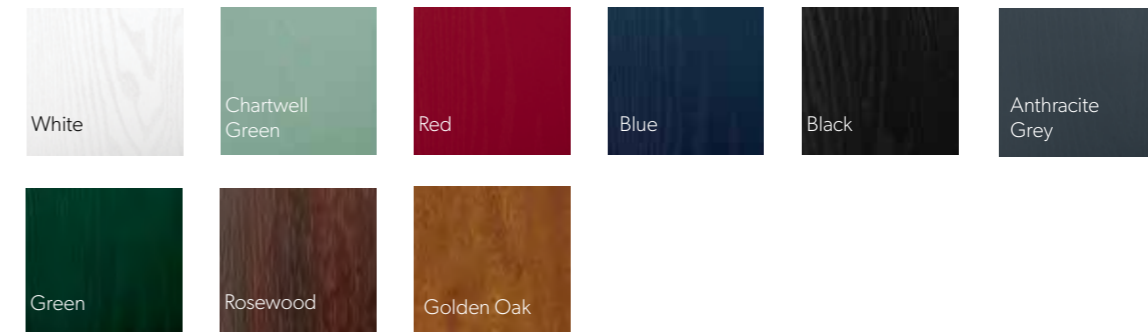

GALLERY⁴⁴

COMPOSITE DOOR COLOUR COLLECTION

STANDARD COLOUR COLLECTION