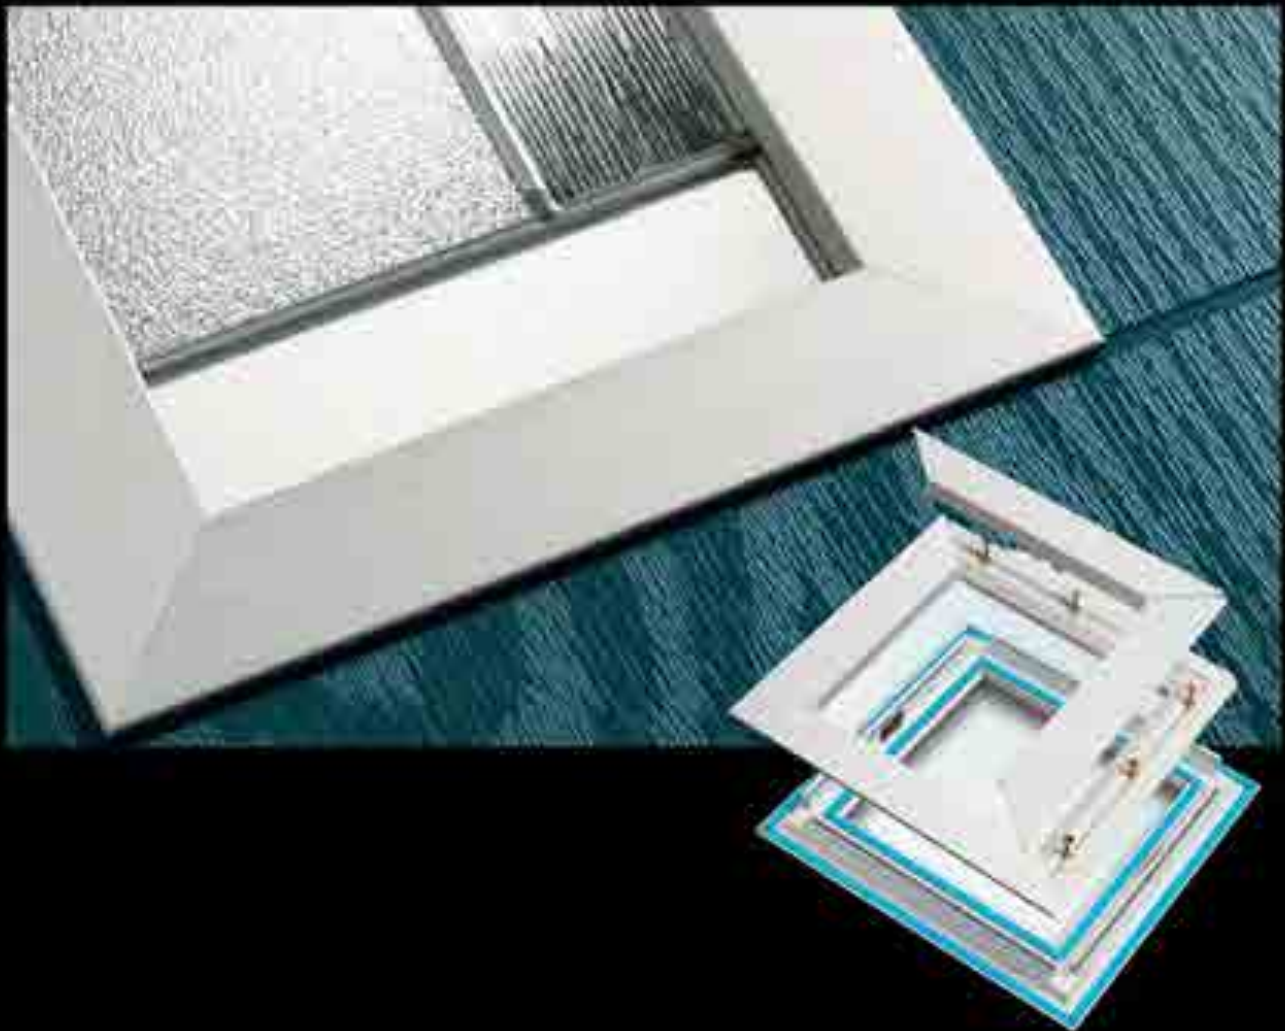

ULTRALUXE

PRO-GRADE
CASSETTES

Pro-Grade Ultraluxe is a three-part flush aluminium de-glazeable cassette system. It's made up of a smooth aluminium flush face to the exterior, a welded PVC interior holding the IGU, and an aluminium internal cover cap.

New

AVAILABLE NOW