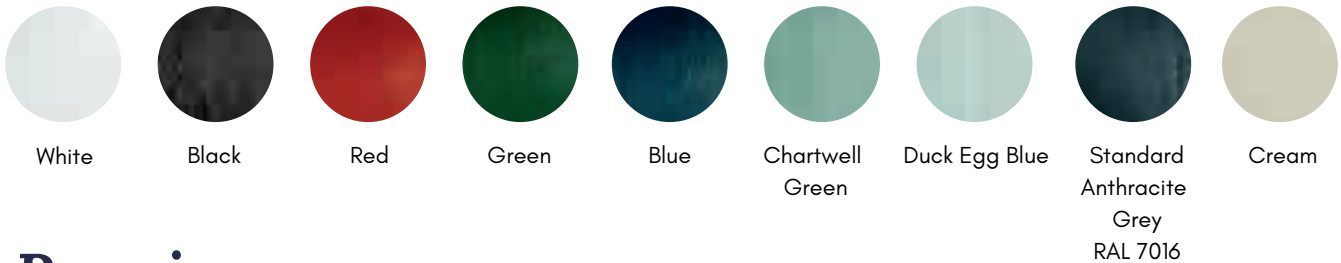

Chartwell Green

Pastel Yellow

Pastel Blue

Anthracite Grey

Almond

NEW

**Sandblasted,
ICE EDGE &
pinstripe**

ICE EDGE

pinstripe

hallmark
COLOUR LAB

stand out
from the
crowd

Smooth
Anthracite Frame
NOW AVAILABLE

Paint Mixed
In-House

Colour Bonded
In-House

2000+
Colour Options

Uniformed
Coverage

Explore our extensive range of bespoke colour options and make your home stand out from the crowd.

Standard Colour Range

Premium **Pro** colour range

*all colours incur surcharge excluding white - imagery for demonstration purposes only

DELUXE MATTE EDITION COLOUR RANGE

MAKE YOUR DOOR TRULY BESPOKE TO YOU WITH THE ALL-NEW DELUXE MATTE EDITION COLOUR RANGE.

- ✓ REDUCED GLOSS
- ✓ ENHANCED APPEARANCE
- ✓ REDUCED SUNLIGHT REFLECTIONS

More reasons to choose a Hallmark door