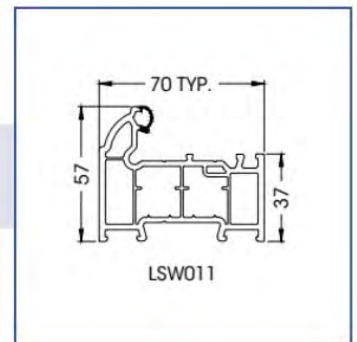

Our Standard PVCU threshold

Low PVCU threshold