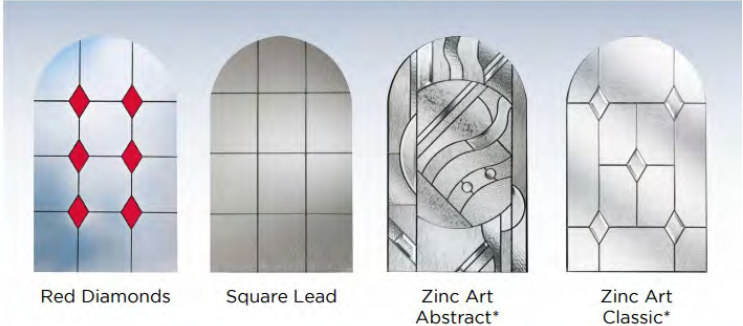

Black Fusion**

Blue Crystal Harmony

Brass Art Clarity*

Clear Bevels

Diamond Lead

Dream Bevels

Georgian Grill
Only available with obscure glass on both sides

Glazed

Red Diamonds

Square Lead

Zinc Art Abstract*

Zinc Art Classic*

Zinc Art Elegance*

Zinc Art Prairie*

Zinc Art Simplicity*

*These are triple glazed and the patterned glass is an integral part of the design. It is encapsulated in the clear sealed unit and an alternative backing glass cannot be chosen.
 ** Backing glass is an integral part of the design so cannot be chosen

The Maple

One of our most popular door designs with its choice of three glazing styles, Square, Arch or Eyebrow. Whichever design you choose it will sure to enhance your home.

The Maple Square

The Maple Arch