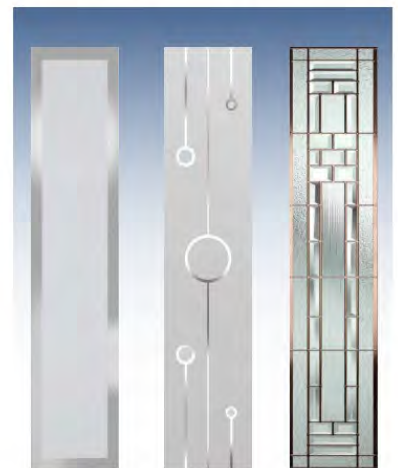

Glazed

Satin**

Cromford

Cromford Centre

Cromford Hinge

Cromford Handle

The Cromford

A stylish design that is so clean and simplistic it would suit any style of property.

With the choice of a large glazing area that can be in the centre or on either side of the door gives the versatility that not all door styles can provide.

Glacier**

Sphere**

New Orleans
Rose Gold*

Carsington Solid