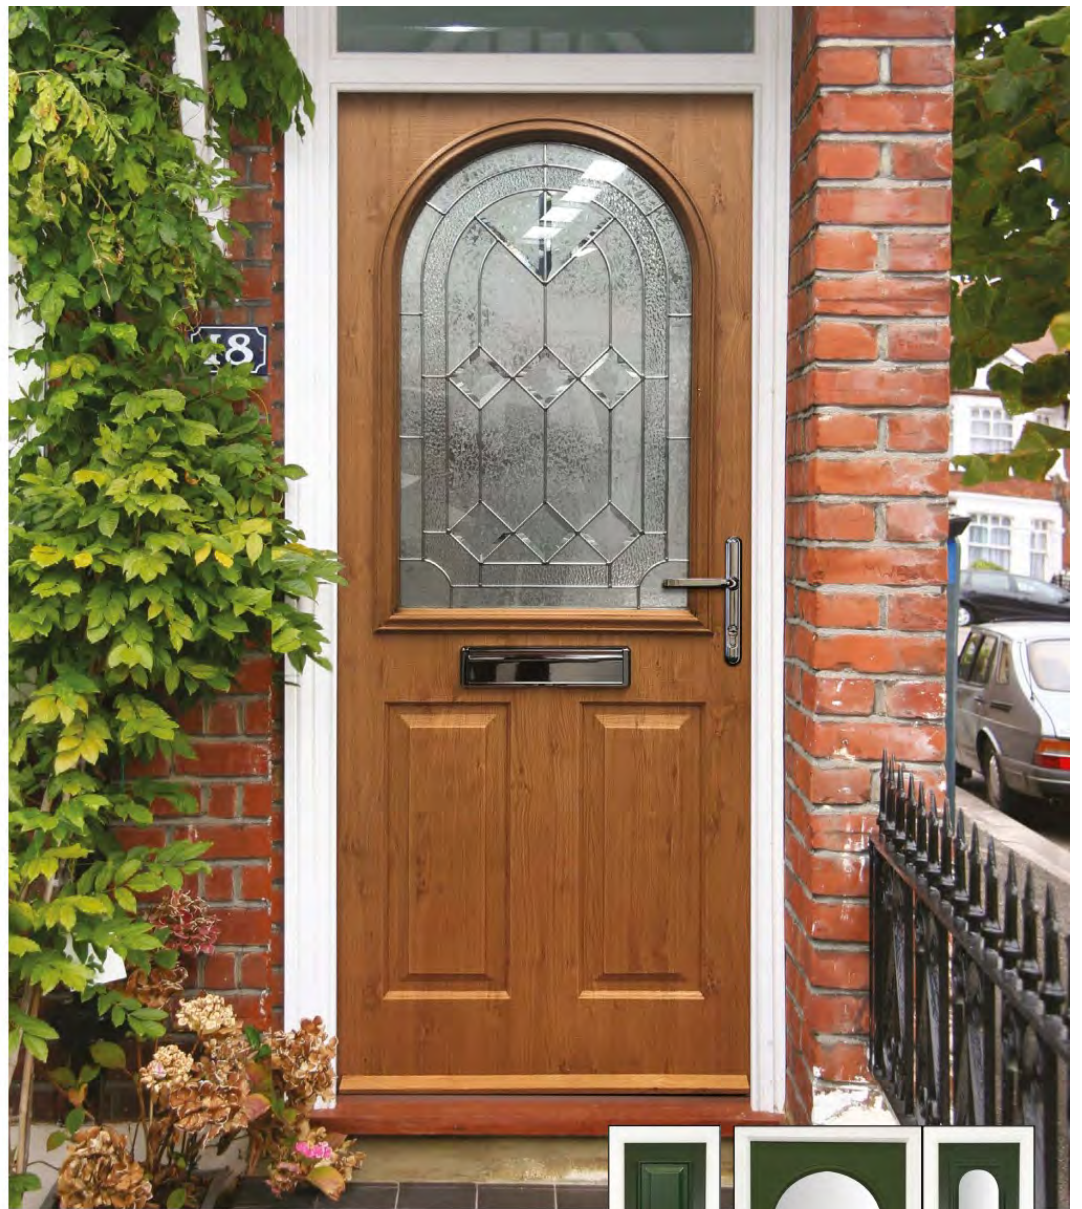

The Caunton

This door with its large arched glass design lends itself to arched doorways and traditional properties. With its selection of glass designs and styles it will ensure that this will be an entrance door that stands out from the crowd.

Styles...