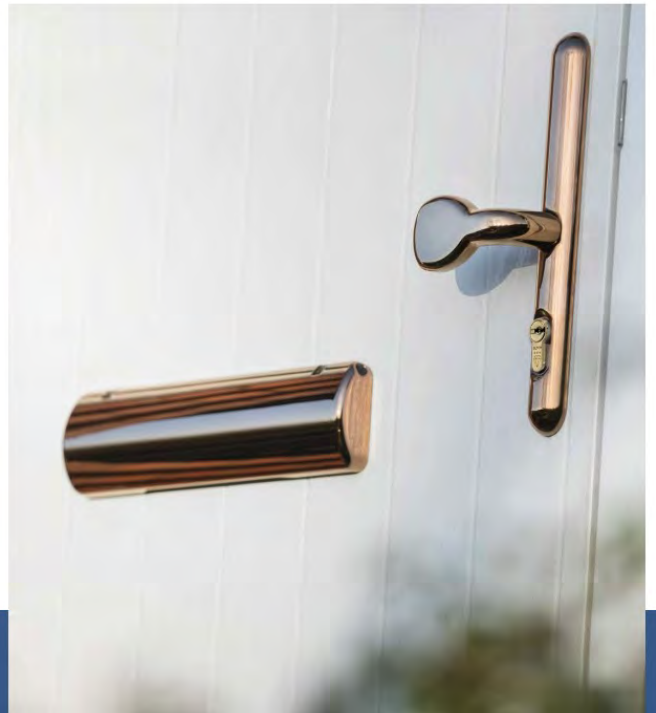

Accessories