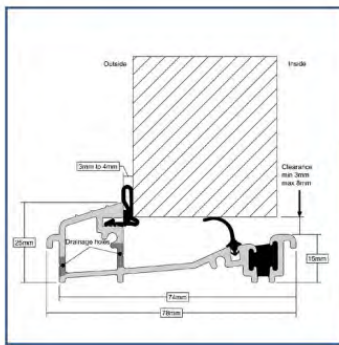

Threshold Options

To allow for every circumstance we offer the following door thresholds.