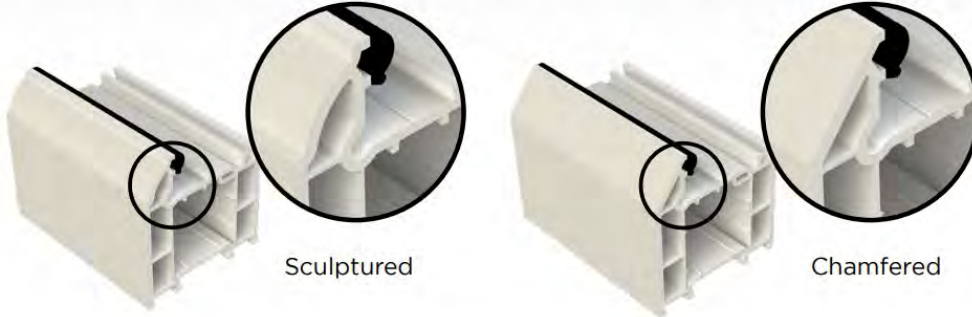

FRAME & THRESHOLD OPTIONS

Frame Options

Frame available in Liniar Sculptured (Standard) or Chamfered.

(Foiled Frame Options are available to match the slab colour options apart from Duck Egg blue and Black 9011)