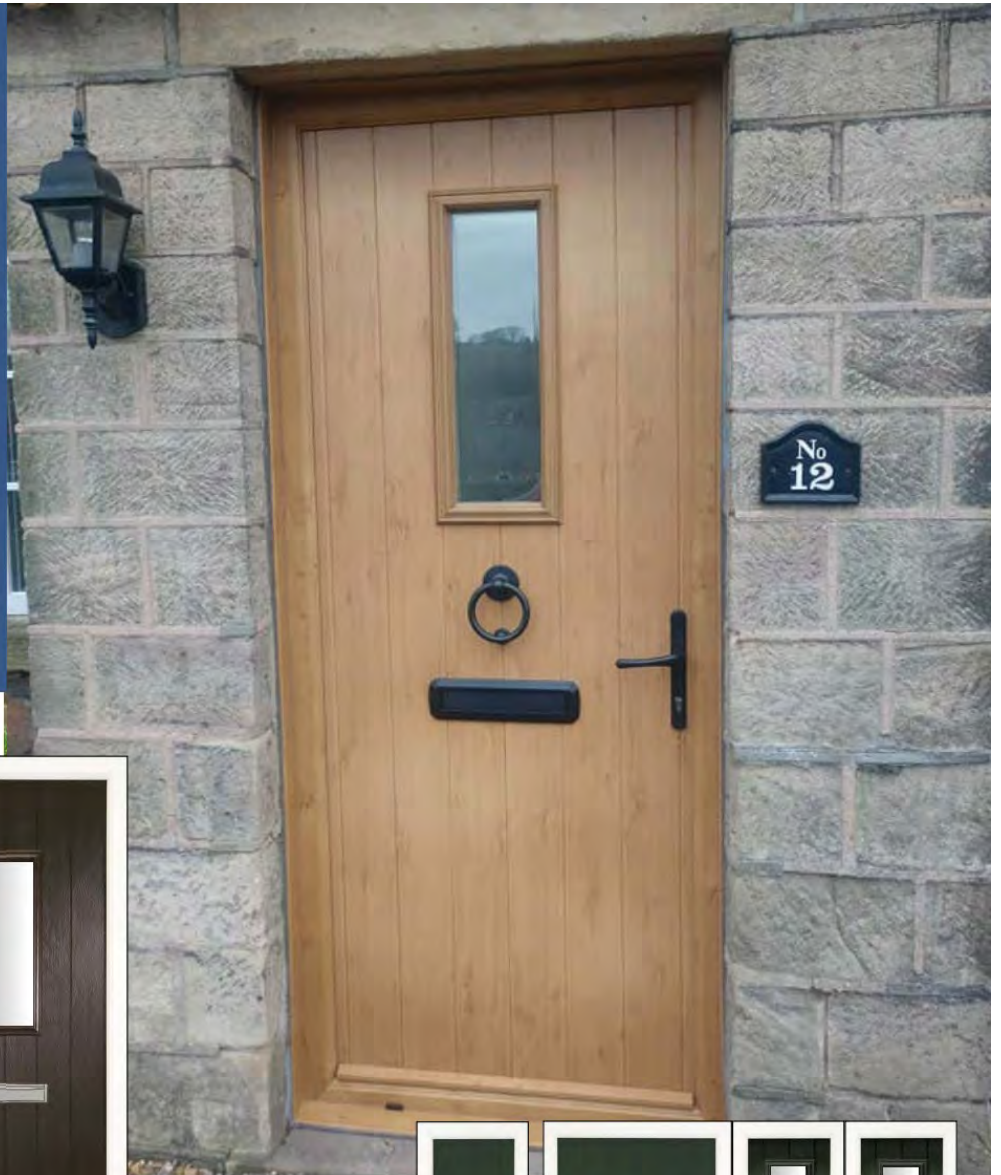

Zinc Art Abstract*

Zinc Art Elegance*

Zinc Art Finesse*

Zinc Art Flair*

Zinc Art Prairie*

Zinc Art Simplicity*

New Orleans Rose Gold*

For examples of centre pane glass for the Wellow 3 Long please refer to Page 15
For examples of centre pane glass for the Wellow 3 Mid please refer to Page 31

The Normanton

These glazing styles expand the designs available in the cottage door. From the traditional central design to the modern Normanton Two.

Available with the glazing on the handle or hinge side to ensure every option is covered.