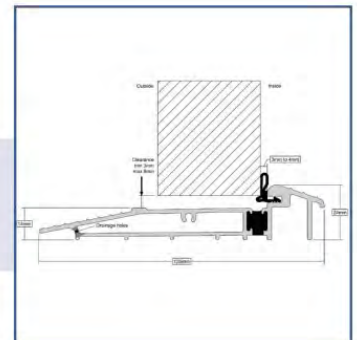

Stormguard AM5 Part M Compliant - available in gold or silver (Open outwards doors)