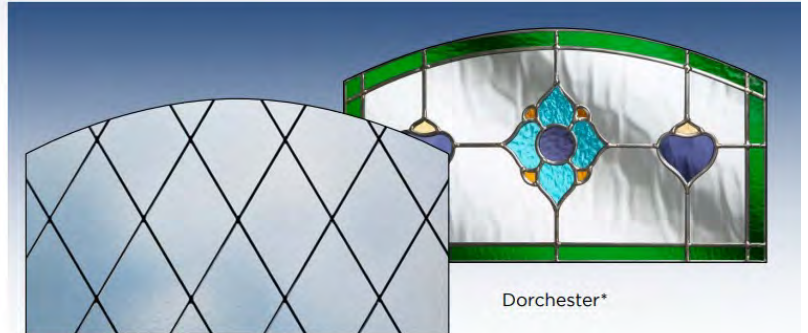

The Wilford

This door has come through the ages with stylish grandeur to keep the traditional look to any property.

With its simple looks and outstanding glass designs it will keep any entrance as the focal point of your home.

Styles...

Colours...

To see the full range of colours available please see page 9

Glass...

Our Solid Core Door double glazing comes in many designs. Our wide selection of coloured glass designs can contrast or be matched to your SolidCore door.

Dorchester*

Diamond Lead

New Orleans*

Glazed

Satin**

Numbers

New Orleans
Rose Gold*

Square Lead