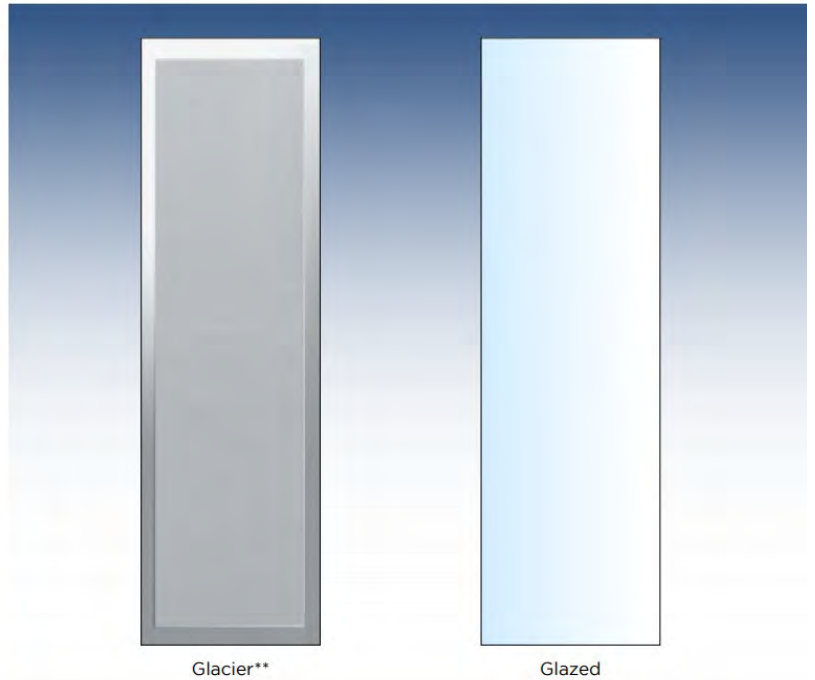

The Halam Handle

The Halam Hinge

Styles...

Side panels...

Colours...

To see the full range of colours available please see page 9

Glass...

Our wide selection of coloured glass designs can contrast or be matched to your SolidCore door.