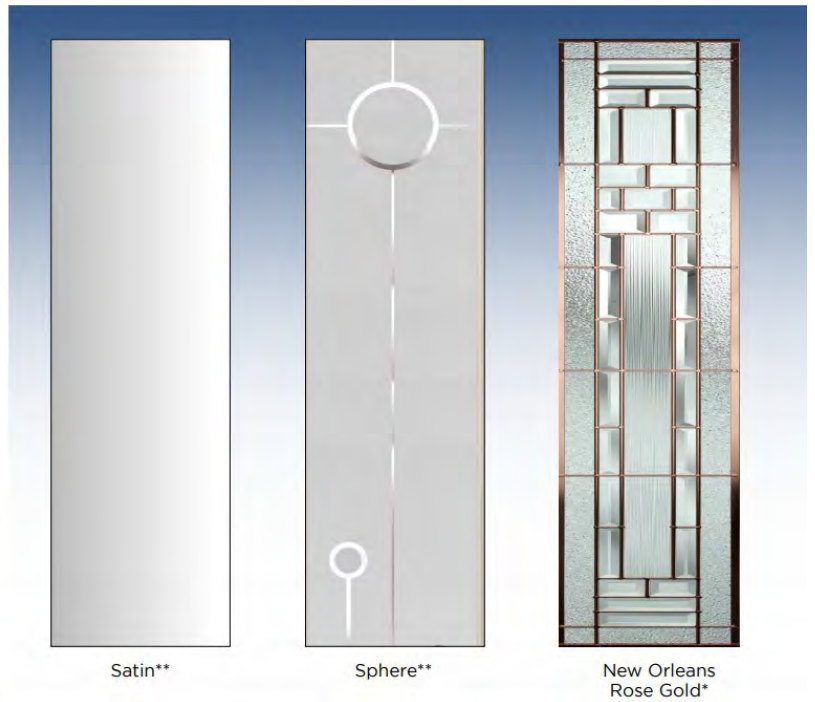

Satin**

Sphere**

New Orleans
Rose Gold*

*These are triple glazed and the patterned glass is an integral part of the design. It is encapsulated in the clear sealed unit and an alternative backing glass cannot be chosen.
** Backing glass is an integral part of the design so cannot be chosen