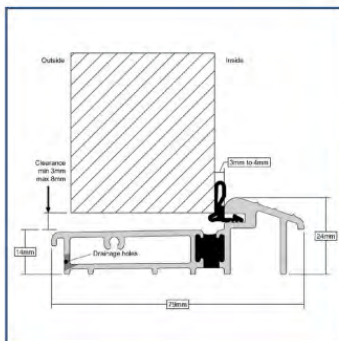

Stormguard AM370 (not Part M Compliant) - available in Gold or Silver (Open inwards doors)