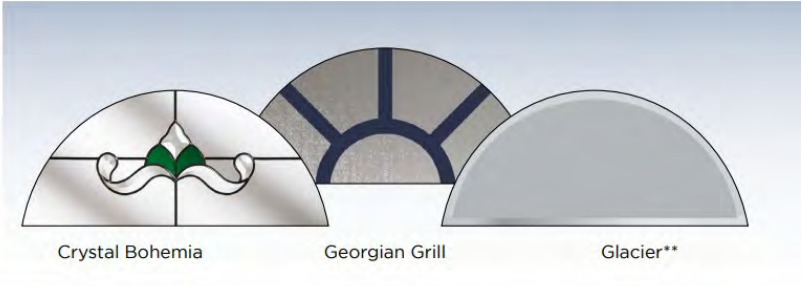

Black Coloured Fusion**   Blue Coloured Tri Star   Blue Crystal Harmony