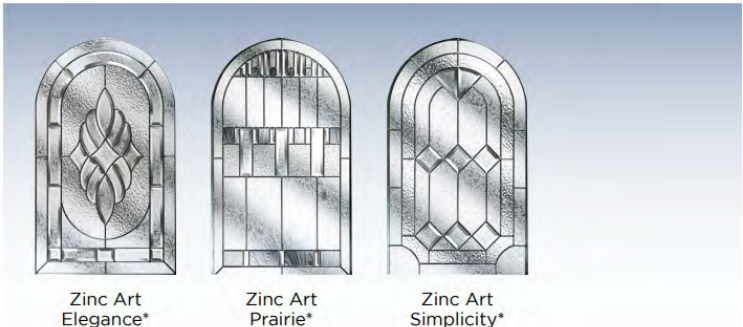

Black Fusion**

Blue Crystal Harmony

Brass Art Clarity*

Clear Bevels

Diamond Lead

Dream Bevels

Georgian Grill
Only available with obscure glass on both sides

Glazed

Red Diamonds

Square Lead

Zinc Art Abstract*

Zinc Art Classic*

Zinc Art Elegance*

Zinc Art Prairie*

Zinc Art Simplicity*

*These are triple glazed and the patterned glass is an integral part of the design. It is encapsulated in the clear sealed unit and an alternative backing glass cannot be chosen.
 ** Backing glass is an integral part of the design so cannot be chosen

The Maple

One of our most popular door designs with its choice of three glazing styles, Square, Arch or Eyebrow. Whichever design you choose it will sure to enhance your home.

The Maple Square

The Maple Arch