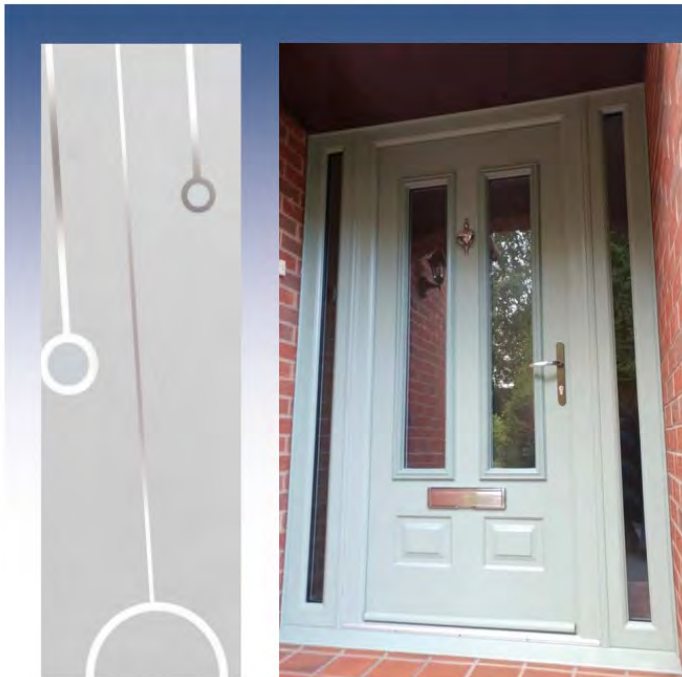

Satin**

*These are triple glazed and the patterned glass is an integral part of the design. It is encapsulated in the clear sealed unit and an alternative backing glass cannot be chosen.
** Backing glass is an integral part of the design so cannot be chosen