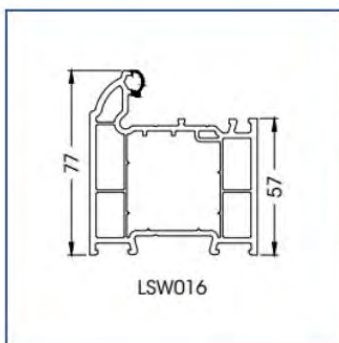

Stormguard AM570 (not Part M Compliant) - available in gold or silver (Open outwards doors)