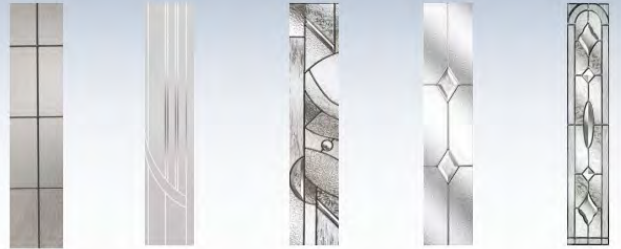

Square Lead SQ-AR-EY   Vortex** SQ   Zinc Art Abstract* SQ-AR-EY   Zinc Art Classic* SQ-AR-EY   Zinc Art Clarity* SQ-AR-EY