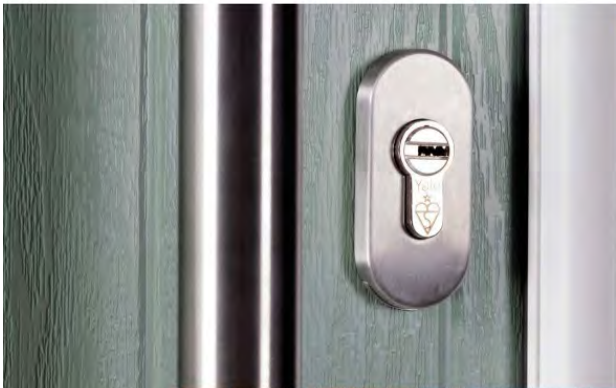

Accessories: BAR HANDLES & ESCUTCHEONS