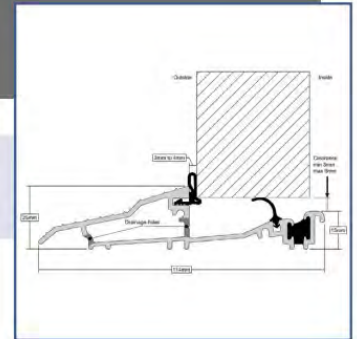

Stormguard AM3 Part M Compliant - available in Gold or Silver - (Open inwards doors)