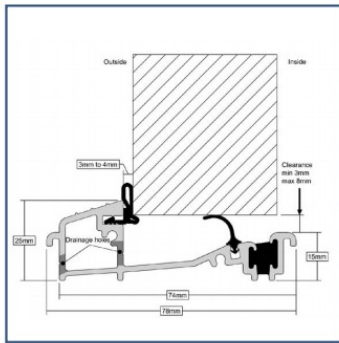

Threshold Options

To allow for every circumstance we offer the following door thresholds.