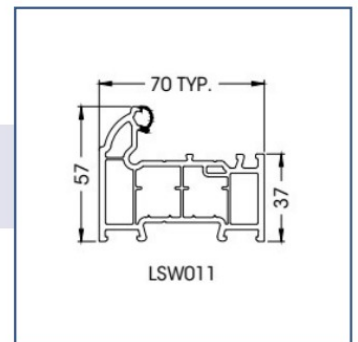

Our Standard PVCU threshold

Low PVCU threshold