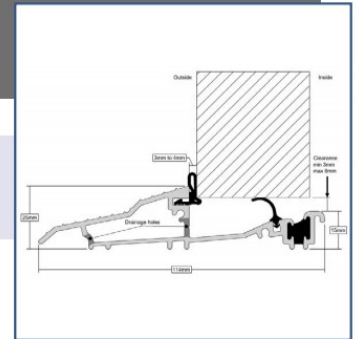

Stormguard AM3 Part M Compliant - available in Gold or Silver - (Open inwards doors)