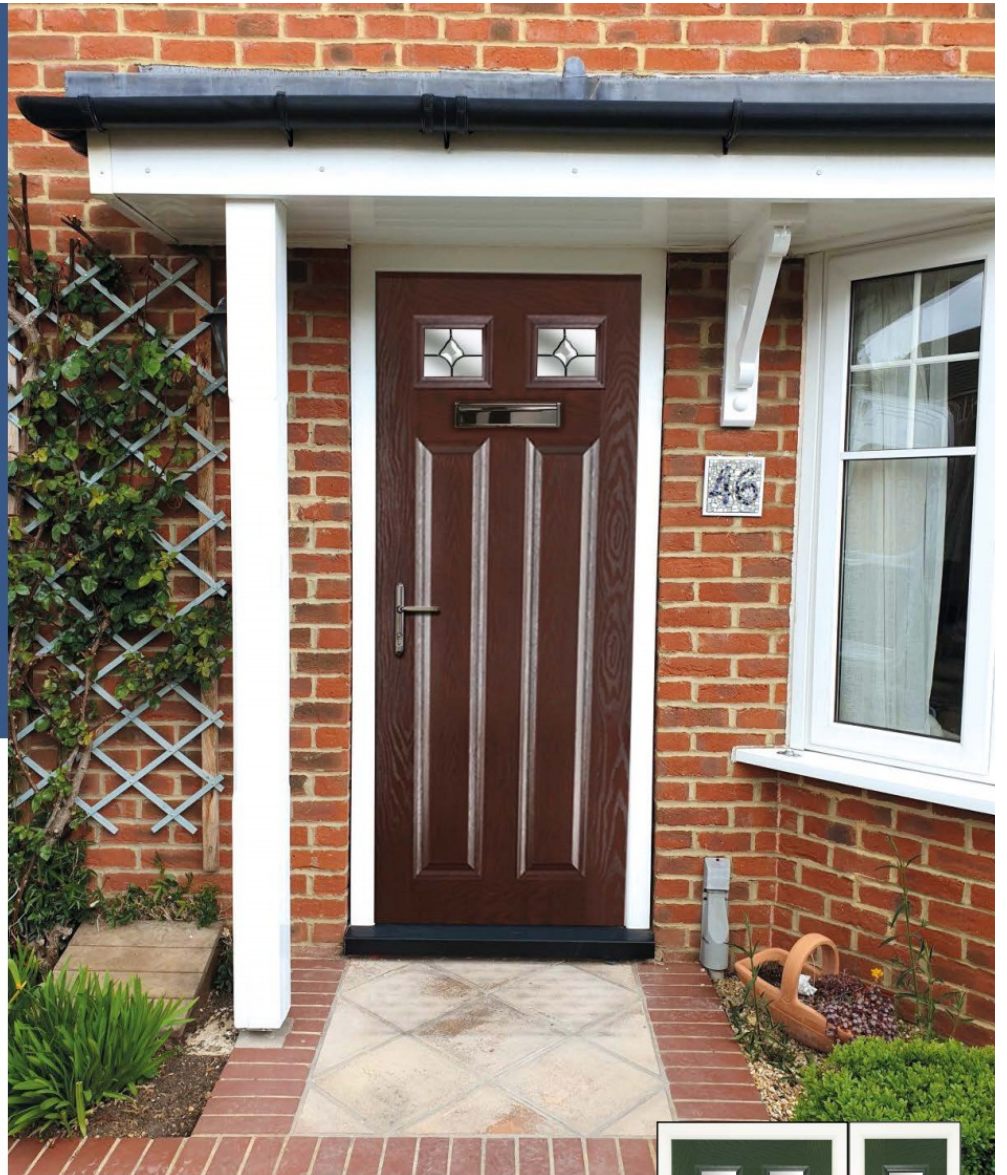

# The Linby

Another timeless classic providing style and character to your home.

Its wide range of glazing options ensures this door can truly be made bespoke to your enhance your property.

Styles...

Side panels...