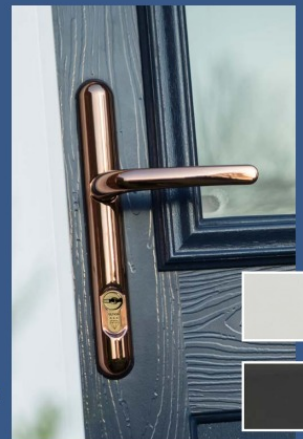

Heritage Lever/ Lever This traditional door handle can be suited with door knocker and letter plate if required.

Available in: Antique Black, Bright Gold, Bright Chrome & Graphite.