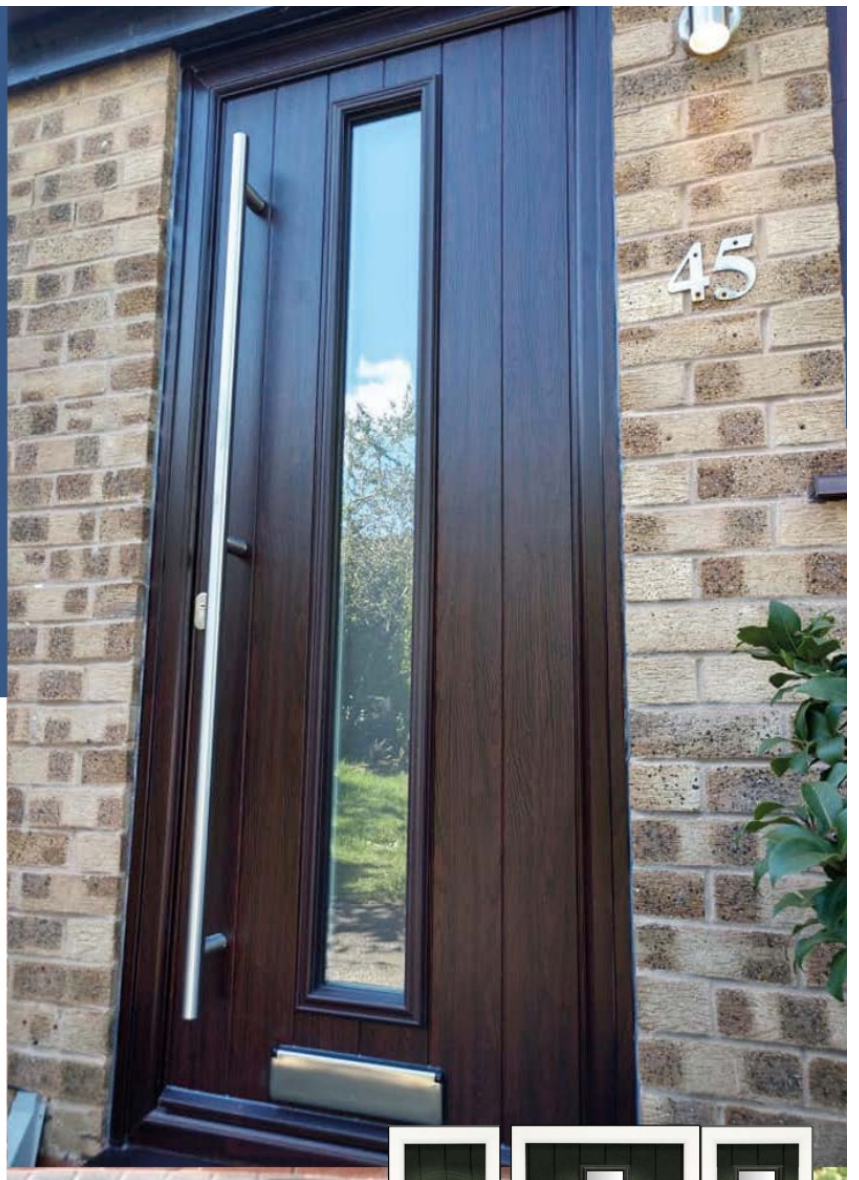

# The Halam

The full length glass brings a contemporary feel to the traditional cottage style door.

With the option of the glass on the left, centre or right it will fit right in with your home design.

The Halam Centre