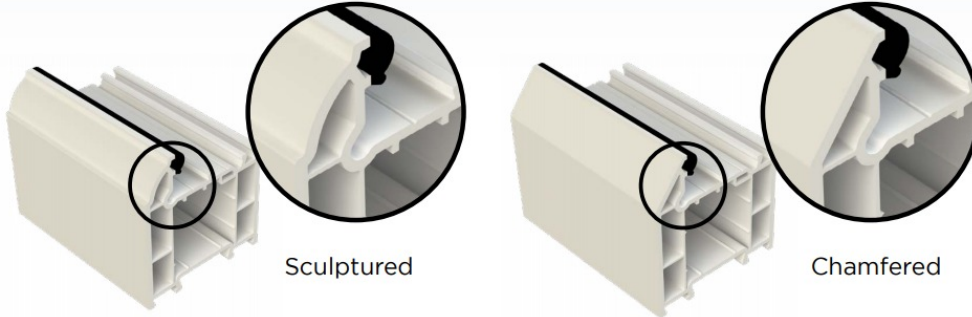

FRAME & THRESHOLD OPTIONS

Frame Options

Frame available in Linear Sculptured (Standard) or Chamfered.

(Foiled Frame Options are available to match the slab colour options apart from Duck Egg blue and Black 9011)