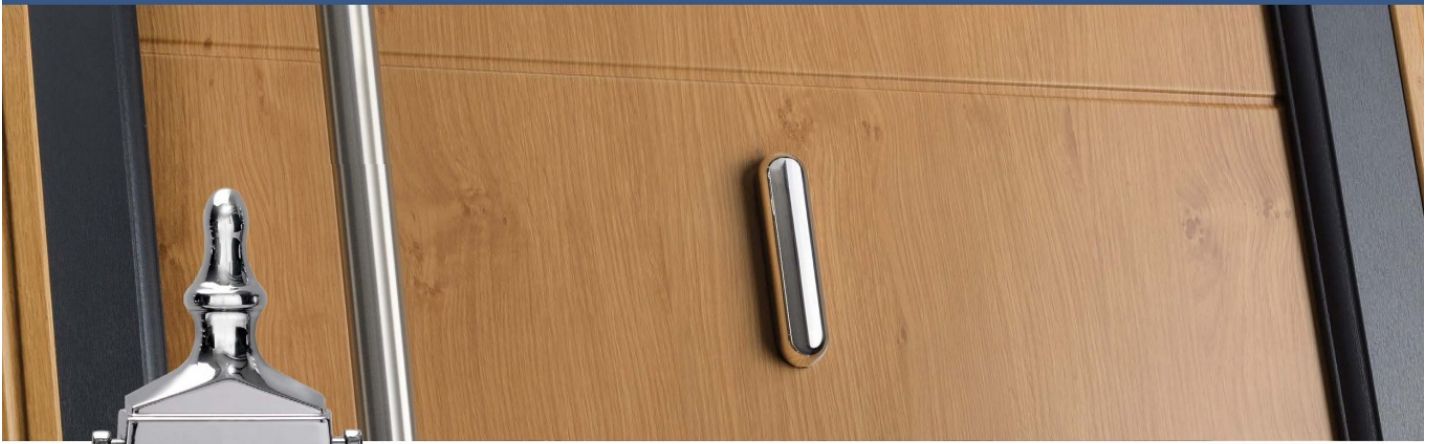

Urn Style

Available with or without viewing hole.

Available in: White, Black, Bright Gold, Bright Chrome, Satin Chrome, 7016 Grey & Graphite.

Heritage Bullring

Bullring knocker available in: Antique Black, Bright Gold, Bright Chrome & Graphite.

Sweet 2 Part Knocker

Available in the colours:
White, Black, Bright Gold,
Bright Chrome & Rose Gold.&
Stainless Steel

Architectural Style

Available in: Antique Black, Bright Gold, Bright Chrome & Graphite.