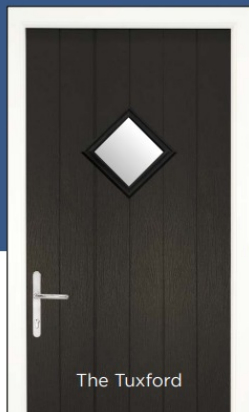

The Carburton (Tuxford)

This traditional cottage style design with its solid tongue and groove feature promotes robustness and strength.

With the option of a glass diamond for the country home or fully glazed which will allow light to flood in and is ideal for that secondary door inside a porch.