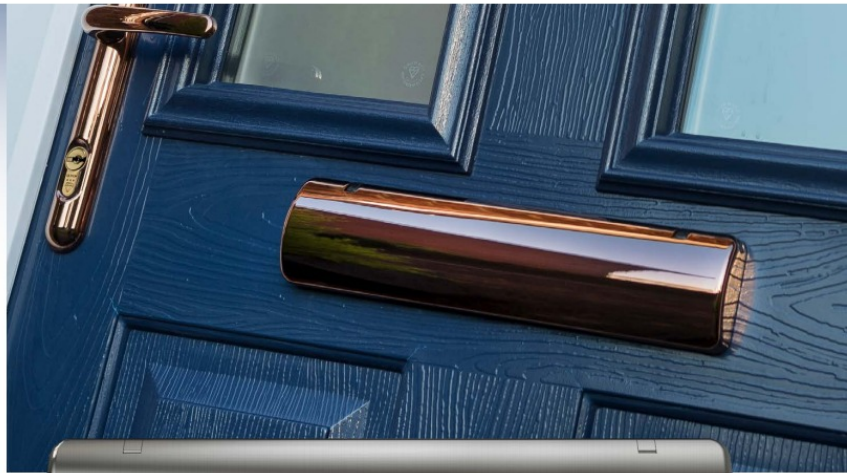

Accessories: LETTERPLATES

Sweet Design

Available in: White, Black, Bright Gold, Bright Chrome Graphite & Rose Gold & Stainless Steel.

Nu Mail

Available with a Shield/Cowl for PAS24 Secured By Design when necessary.

Available in: White, Black, Bright Gold, Bright Chrome, Satin Chrome, 7016 Grey, Graphite & Stainless Steel.

Heritage

Available in: Antique Black, Bright Gold, Bright Chrome & Graphite.