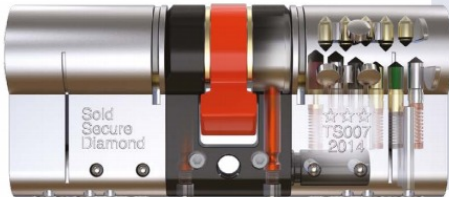

Ultion stays locked

When attacked Ultion enters Lockdown mode activating a lock hidden deep inside its core. this core is behind 20 anti-drill rods and is made with Molybdenum, which is 25% denser than iron. The 11 pin design delivers 294,970 key combinations. **If an intruder burgles your home by snapping Ultion, Brisant-Secure will pay you £2,000.**