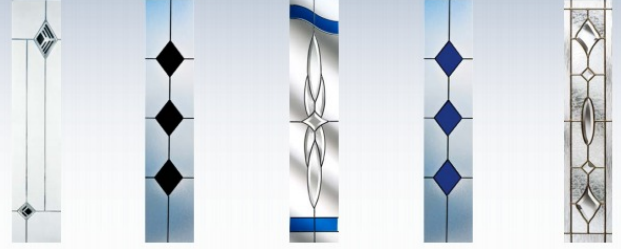

Glass...

Our Solid Core Door double glazing comes in many designs. Our wide selection of coloured glass designs can contrast or be matched to your SolidCore door.

Glass Designs Key...

The Maple Square = SQ • The Maple Arch = AR • The Maple Eyebrow = EY

Black Fusion** SQ-AR-EY   Black Diamonds SQ-AR-EY   Blue Crystal Harmony SQ-AR-EY   Blue Diamonds SQ-AR-EY   Brass Art Clarity* SQ-AR-EY