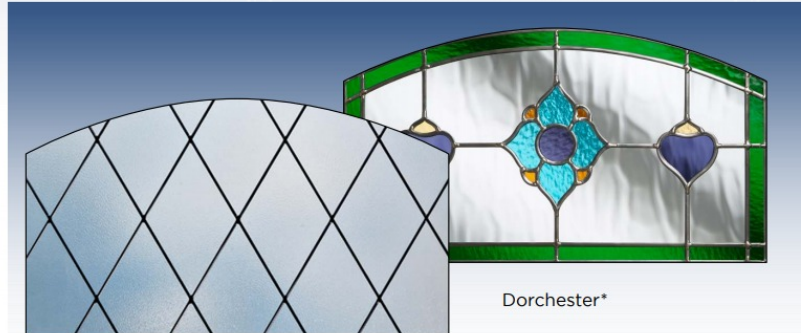

## Glass...

Our Solid Core Door double glazing comes in many designs. Our wide selection of coloured glass designs can contrast or be matched to your SolidCore door.

Dorchester\*

Diamond Lead

New Orleans\*