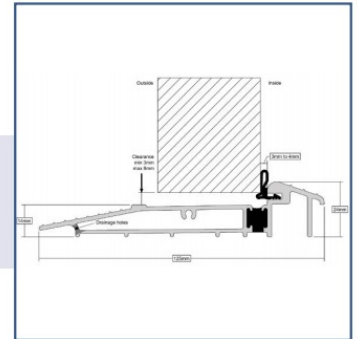

Stormguard AM5 Part M Compliant - available in gold or silver (Open outwards doors)