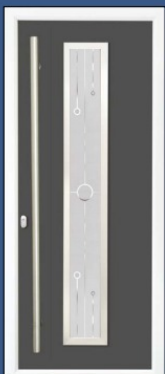

Colours...

To see the full range of colours available please see page 9