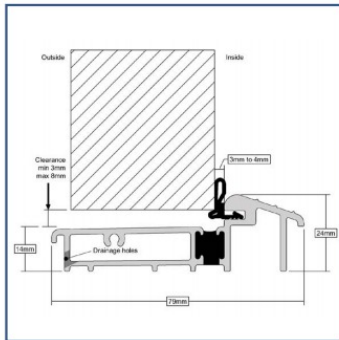

Stormguard AM370 (not Part M Compliant) - available in Gold or Silver (Open inwards doors)