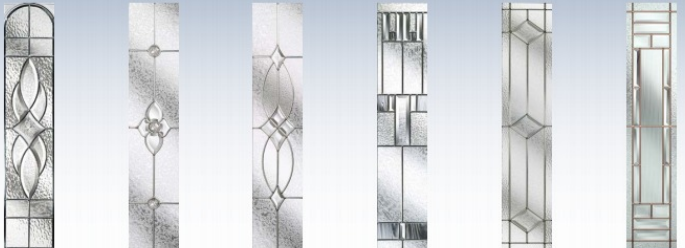

Zinc Art Elegance* SQ-AR-EY   Zinc Art Finesse* SQ-AR-EY   Zinc Art Flair* SQ-AR-EY   Zinc Art Prairie* SQ-AR-EY   Zinc Art Simplicity* SQ-AR-EY   New Orleans Rose Gold* SQ