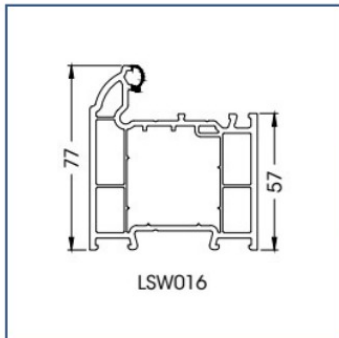

Stormguard AM570 (not Part M Compliant) - available in gold or silver (Open outwards doors)