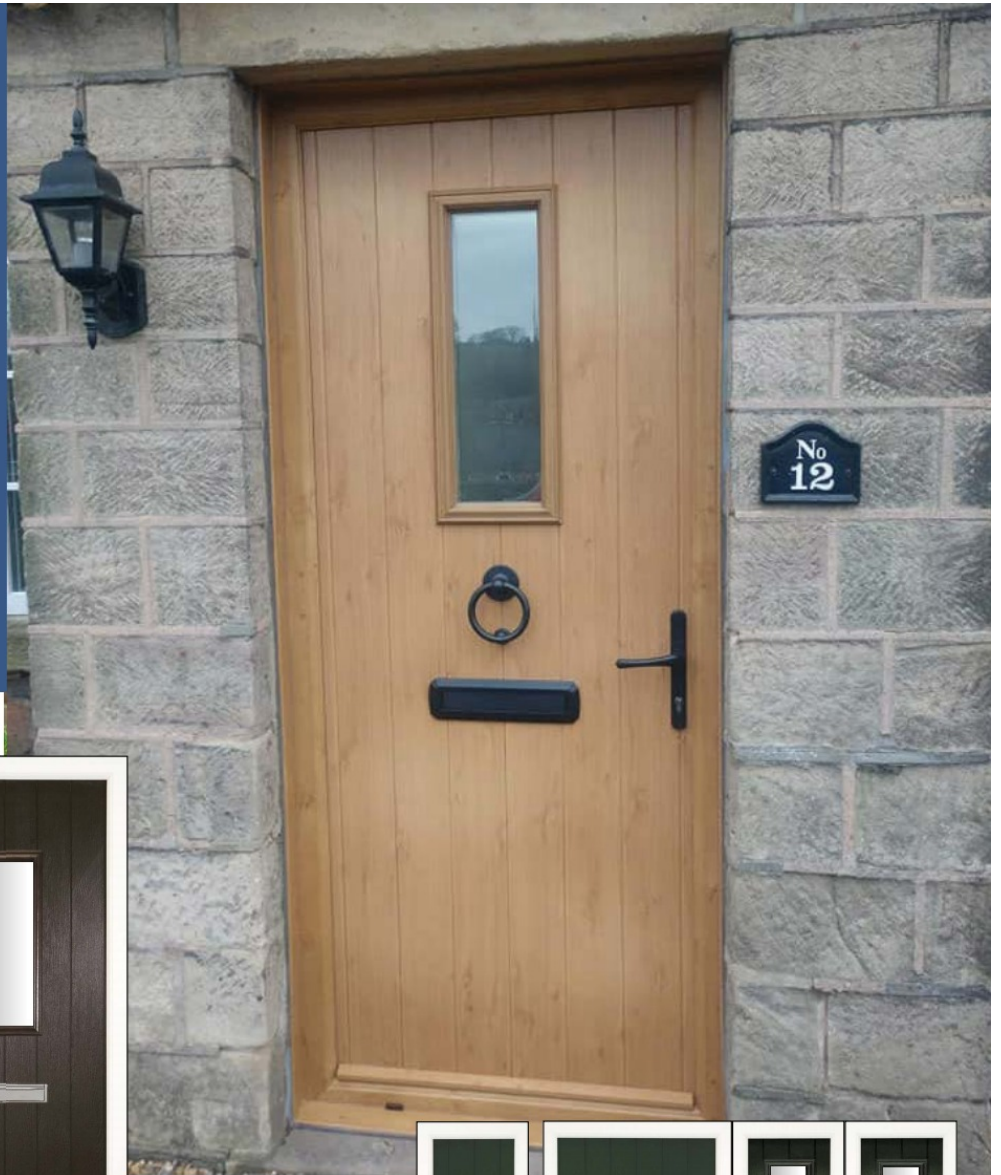

Zinc Art Abstract\*

Zinc Art Elegance\*

Zinc Art Finesse\*

Zinc Art Flair\*

Zinc Art Prairie\*

Zinc Art Simplicity\*

New Orleans Rose Gold\*

For examples of centre pane glass for the Wellow 3 Long please refer to Page 15  
For examples of centre pane glass for the Wellow 3 Mid please refer to Page 31

# The Normanton

These glazing styles expand the designs available in the cottage door. From the traditional central design to the modern Normanton Two.

Available with the glazing on the handle or hinge side to ensure every option is covered.