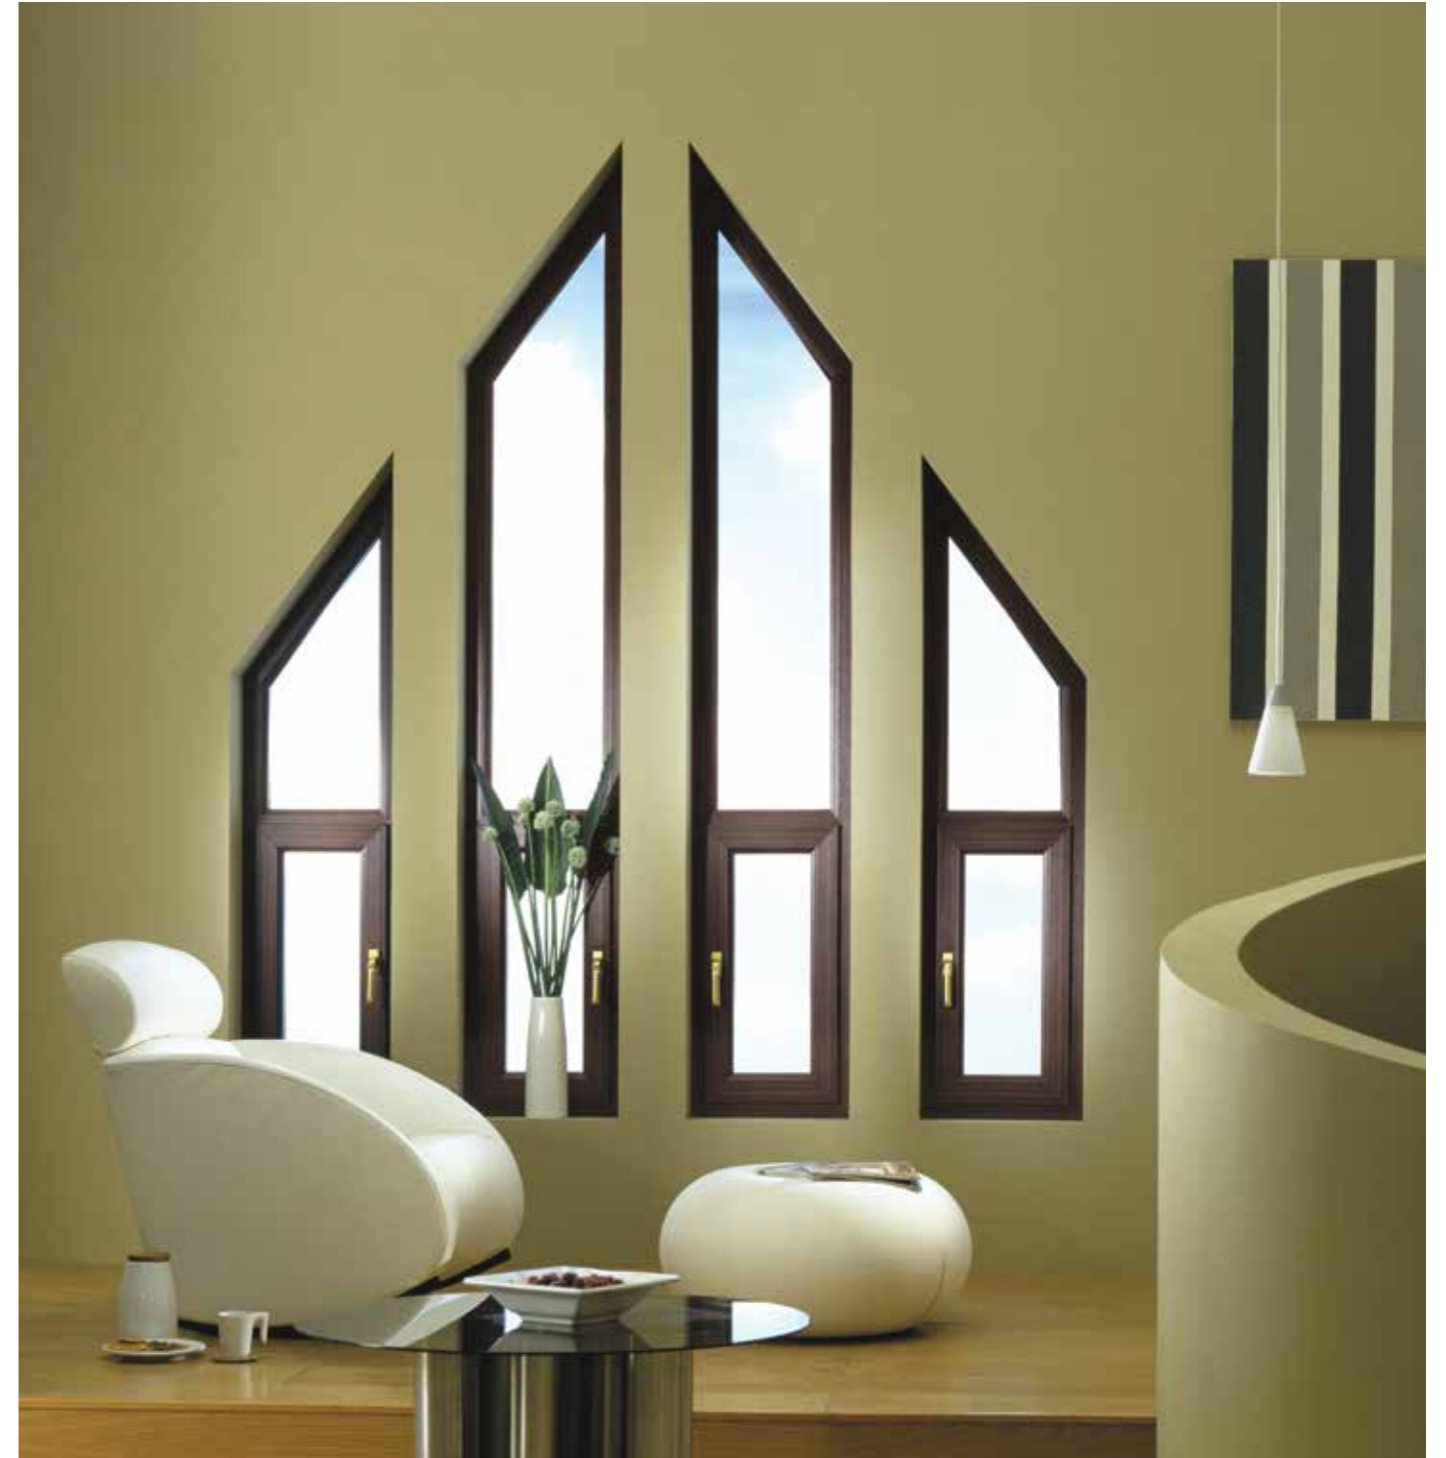

Either way - the additional space and light, combined with the high visual impact make both styles of window an extremely popular choice.

Choose the WINDOW style to suit your home.

Vertical Sliders

Crafted with attention to detail, our Vertical Sliders combine the functional benefits and performance of a modern PVC-U window with the feel, aesthetic appeal and operational simplicity of a traditional timber window.

Our Vertical Sliders have a timeless elegance made with beautiful proportions and symmetry.

The modern Vertical Slider not only emulates the aesthetics of its traditional timber equivalent, but also offers additional thermal benefits.

Tilt and Turn

Tilt & Turn windows provide the ideal solution for locations where window safety and window access may be an issue.

The unique design means that the window can be set in one of two positions - tilted inwards from either the bottom or the side.