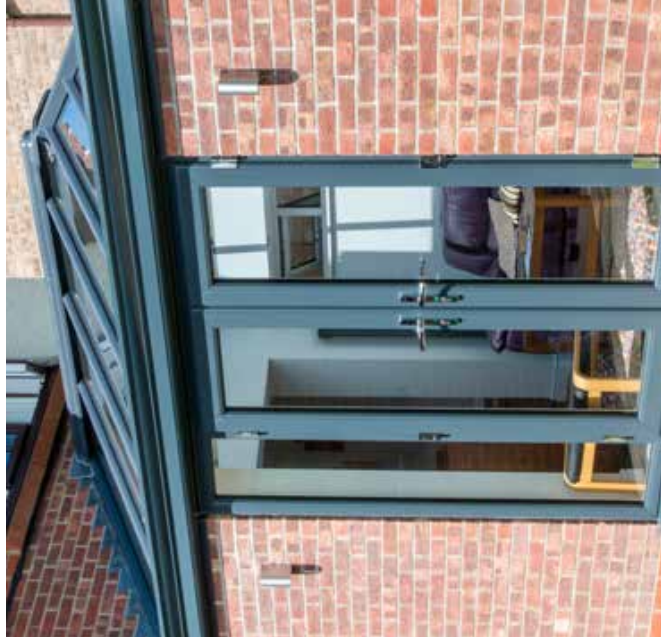

COLOUR.

Available in a wide range of woodgrain and solid colours to complement your property.

To ensure that you get the perfect colour match we offer swatch samples of every colour and woodgrain finish in our range.

Black

Can't find the colour or finish you are looking for? Ask your VEKA Approved Installer for further options.