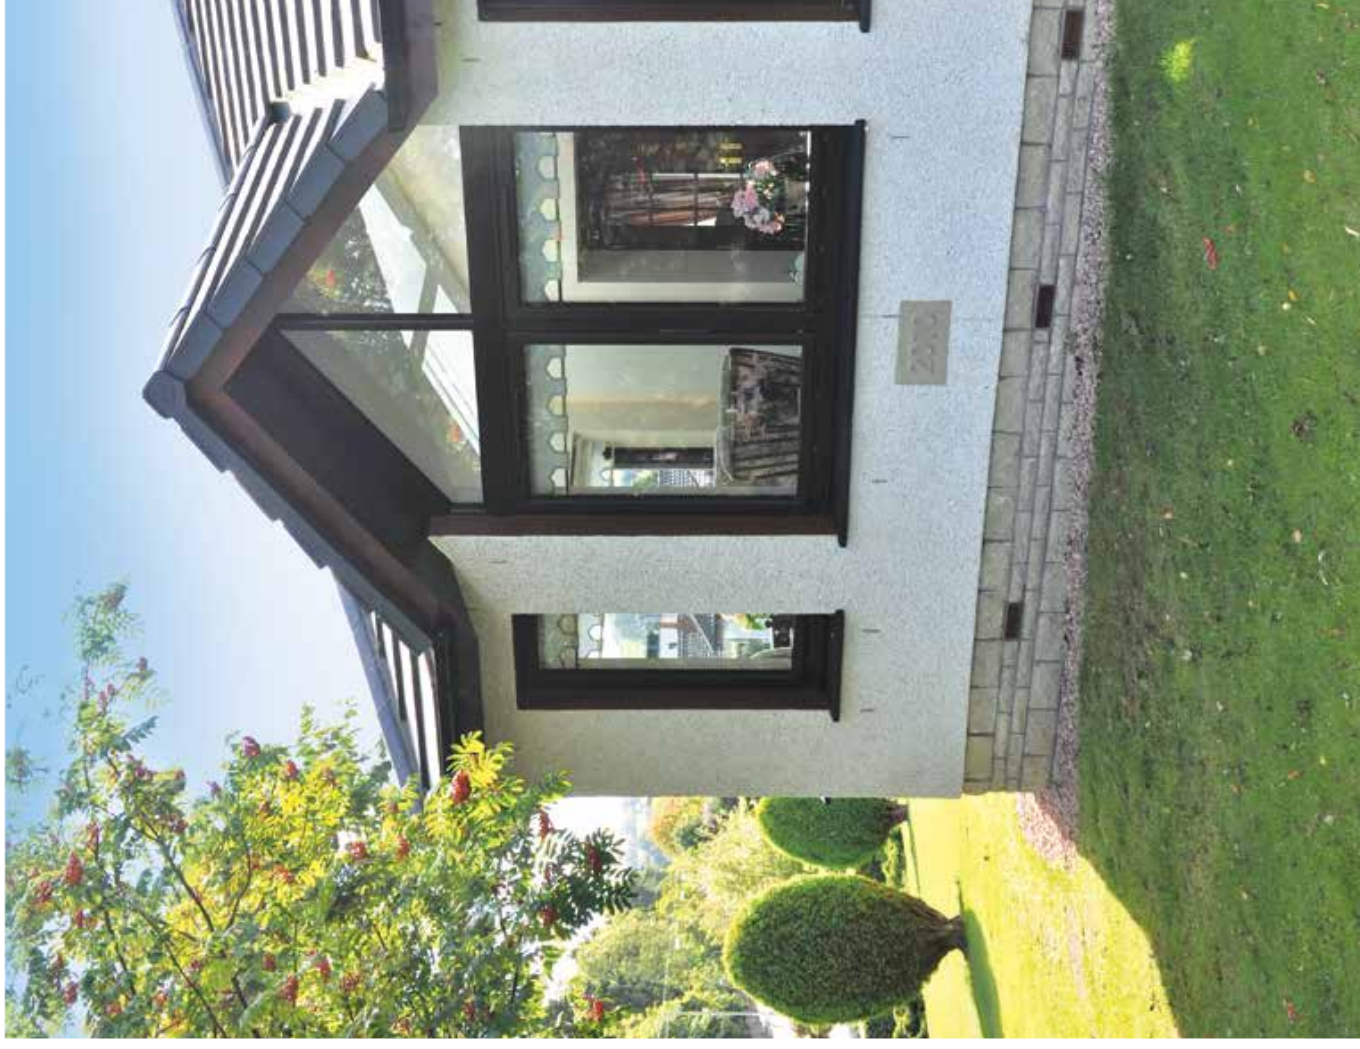

Tilt and Turn

Tilt & Turn windows provide the ideal solution for locations where window safety and window access may be an issue.